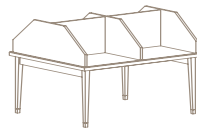

Cerino tables and carrels features heavy, solid wood, tapered legs with a routed foot detail on the bottom of the legs. Tops are available with either wood veneer or Marmoleum insets with a solid wood, chamfered edge or a square edge. Cerino tables and carrels also can support data and power needs.

The Cerino Collection includes study tables, occasional tables, benches and carrels. It also adapts well to children's areas. Visit [agati.com](http://agati.com) for more options.

Cerino square Children's Table with Friends+ chairs.

Square Study Table

Round Table

Study Carrel

Dual Face Table Carrel

Children's Table

3-Seat Bench

AGATI is defined by versatility. Designs combine a unique blend of aesthetics and engineering, distinguished by their eclectic styles. Inspired by the need for furniture that is both timeless and universal, AGATI is committed to the design and engineering of each and every piece.