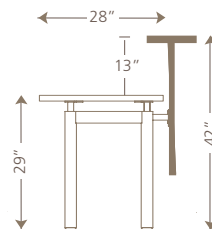

Celebrated for its design.
Chosen for its quality.

Desks: Panel height: 29"
Floor clearance: 12"

Workstation: Panel height: 31"
Floor clearance: 12"
Dimensions are nominal.