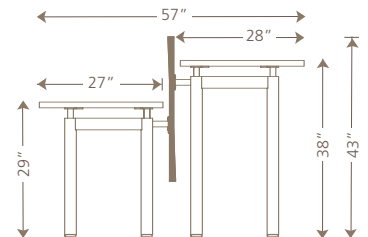

Celebrated for its design.
Chosen for its quality.

Desks: Panel height: 29"
Floor clearance: 12"

Workstation: Panel height: 31"
Floor clearance: 12"
Dimensions are nominal.