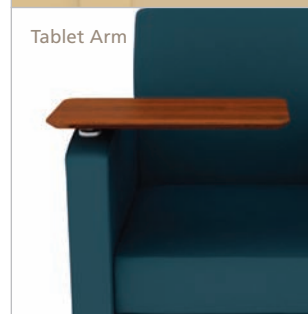

KEYSTONE

**AGATI**

Keystone Lounge Chairs shown with Tablet Arm, above left, and Armcaps, far left and above right.

Choose solid wood arm caps for a clean, simple corporate use. Add casters or a tablet arm for institutional settings. No matter what its use, the Keystone's solid steel frame construction makes it a mainstay.

Caster Feet

Settee

Armcaps

Tablet Arm

Ottoman

Keystone Two Seat Settee and Lounge Chair with Armcaps.

Lounge Chair

Lounge Chair  
with Tablet Arm