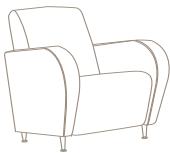

## ROMA Lounge Collection

It's a rare occasion you see a Roma chair empty. The first chair in a room to be taken, the Roma Lounge Collection offers a warm, inviting sit. Exaggerated and rotund, the Roma's curved linear arms taper to offer a comfortable embrace and ample seat room. AGATI's signature back support provides hours of comfort whether lounging or studying.

Built for institutional use, the Roma Collection's strength is a perfect foil to its pleasing and abundant appeal. Satin nickel or chrome finish cast metal feet cap off each piece. The Roma Collection also includes a settee, sofa and matching ottoman and is also available as a sleeper lounge and sleeper sofa. Visit [agati.com](http://agati.com) to view more options.

Roma Settee

Armcaps

Tablet Arm

Ottoman

Roma Lounges and Sette shown with Rio Modular Oval Occasional Table.

Lounge Chair

Two Seat Settee

Three Seat Sofa