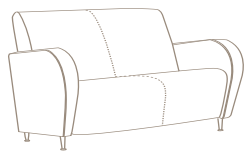

## ROMA Lounge Collection

It's a rare occasion you see a Roma chair empty. The first chair in a room to be taken, the Roma Lounge Collection offers a warm, inviting sit. Exaggerated and rotund, the Roma's curved linear arms taper to offer a comfortable embrace and ample seat room. AGATI's signature back support provides hours of comfort whether lounging or studying.

Built for institutional use, the Roma Collection's strength is a perfect foil to its pleasing and abundant appeal. Satin nickel or chrome finish cast metal feet cap off each piece. The Roma Collection also includes a settee, sofa and matching ottoman and is also available as a sleeper lounge and sleeper sofa. Visit [agati.com](http://agati.com) to view more options.

Roma Settee

Armcaps

Tablet Arm

Ottoman

Roma Lounges and Sette shown with Rio Modular Oval Occasional Table.

Lounge Chair

Two Seat Settee

Three Seat Sofa