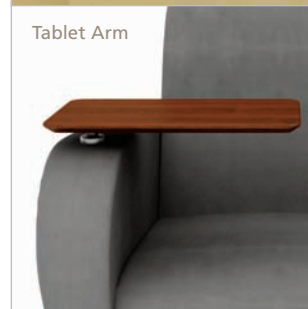

## ROMA Lounge Collection

It's a rare occasion you see a Roma chair empty. The first chair in a room to be taken, the Roma Lounge Collection offers a warm, inviting sit. Exaggerated and rotund, the Roma's curved linear arms taper to offer a comfortable embrace and ample seat room. AGATI's signature back support provides hours of comfort whether lounging or studying.

Built for institutional use, the Roma Collection's strength is a perfect foil to its pleasing and abundant appeal. Satin nickel or chrome finish cast metal feet cap off each piece. The Roma Collection also includes a settee, sofa and matching ottoman and is also available as a sleeper lounge and sleeper sofa. Visit [agati.com](http://agati.com) to view more options.

Roma Settee

Armcaps

Tablet Arm

Ottoman

Roma Lounges and Sette shown with Rio Modular Oval Occasional Table.

Lounge Chair

Two Seat Settee

Three Seat Sofa