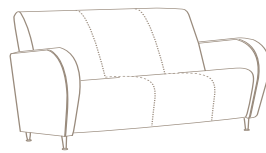

Built for institutional use, the Roma Collection's strength is a perfect foil to its pleasing and abundant appeal. Satin nickel or chrome finish cast metal feet cap off each piece. The Roma Collection also includes a settee, sofa and matching ottoman and is also available as a sleeper lounge and sleeper sofa. Visit [agati.com](http://agati.com) to view more options.

Roma Settee

Armcaps

Tablet Arm

Ottoman

Roma Lounges and Sette shown with Rio Modular Oval Occasional Table.

Lounge Chair

Two Seat Settee

Three Seat Sofa