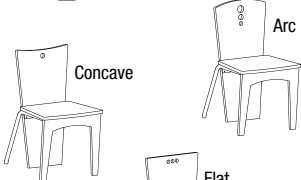

Flat

Concave

Arc