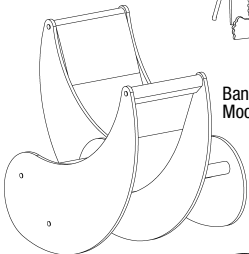

PRICELIST

Friends+ Collection

Agati's Friends+ Collection of seating, carrels, and tables are available in various colors and styles to brighten up any room. Questions about ordering, please call 1.866.418.8710.

Arc