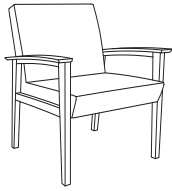

AGATI SEATING

HAVANA PULL UP

DESCRIPTION	ITEM NO	SIZE	STANDARD LIST
Pull Up Chair with upholstered arms and solid maple base.	HAV-STG-1801	29w 25d 33h 18sh 26ah	
COM requirement: 4.5 yards of 54" wide plain fabric. Contrasting Fabric: Seat and back 2.5 yards, arms only 2 yards. COL requirement: 81 sq. ft.			

Pull Up Chair Armless solid maple base.	HAV-STG-1800	24w 25d 33h 18sh	
COM requirement: 3 yards of 54" wide plain fabric. Contrasting Fabric: Seat and back 1.5 yards, arms only 1.5 yards. COL requirement: 54 sq. ft.			

Pull Up Chair with solid maple wood side frame and arms.	HAV-STG-1851	29w 25d 33h 18sh 26ah	
COM requirement: 3 yards of 54" wide plain fabric. Contrasting Fabric: Seat 1.5 yards, back 1.5 yards. COL requirement: 54 sq. ft.			