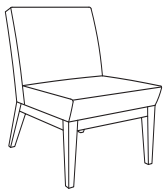

AGATI SEATING

HAVANA

	DESCRIPTION	ITEM NO	SIZE	STANDARD LIST
	Lounge Chair with upholstered arms and solid maple legs. COM requirement: 5 yards of 54" wide plain fabric. Contrasting Fabric: Seat and back 3 yards, arms only 2.5 yards. COL requirement: 90 sq. ft.	HAV-STG-2001	30w 28d 29h 18sh 26ah	
	Lounge Chair with upholstered arms and cast aluminum metal legs. COM requirement: 5 yards of 54" wide plain fabric. Contrasting Fabric: Seat and back 3 yards, arms only 2.5 yards. COL requirement: 90 sq. ft.	HAV-STG-2001-AL	30w 28d 29h 18sh 26ah	
	Lounge Chair Armless solid maple legs. COM requirement: 3 yards of 54" wide plain fabric. COL requirement: 54 sq. ft.	HAV-STG-2101	26w 28d 29h 18sh	
	Lounge Chair Armless cast aluminum metal legs. COM requirement: 5 yards of 54" wide plain fabric. COL requirement: 54 sq. ft.	HAV-STG-2101-AL	26w 28d 29h 18sh	

Custom Options:

Option	Item No.
Tablet Arm Specify right or left mount.	OPT-TAB-01
Two tone fabric	OPT-UPH-20
Cal 133	OPT-UPH-133
COL	OPT-UPH-L
Custom wood finishes and other modifications available upon request.	

AGATI SEATING

HAVANA PULL UP

DESCRIPTION	ITEM NO	SIZE	STANDARD LIST
Pull Up Chair with upholstered arms and solid maple base.	HAV-STG-1801	29w 25d 33h 18sh 26ah	
COM requirement: 4.5 yards of 54" wide plain fabric. Contrasting Fabric: Seat and back 2.5 yards, arms only 2 yards. COL requirement: 81 sq. ft.			

Pull Up Chair Armless solid maple base.	HAV-STG-1800	24w 25d 33h 18sh	
COM requirement: 3 yards of 54" wide plain fabric. Contrasting Fabric: Seat and back 1.5 yards, arms only 1.5 yards. COL requirement: 54 sq. ft.			