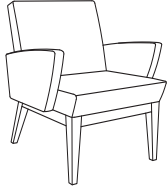

AGATI SEATING

HAVANA

	DESCRIPTION	ITEM NO	SIZE	STANDARD LIST
	Lounge Chair with upholstered arms and solid maple legs. COM requirement: 5 yards of 54" wide plain fabric. Contrasting Fabric: Seat and back 3 yards, arms only 2.5 yards. COL requirement: 90 sq. ft.	HAV-STG-2001	30w 28d 29h 18sh 26ah	
	Lounge Chair with upholstered arms and cast aluminum metal legs. COM requirement: 5 yards of 54" wide plain fabric. Contrasting Fabric: Seat and back 3 yards, arms only 2.5 yards. COL requirement: 90 sq. ft.	HAV-STG-2001-AL	30w 28d 29h 18sh 26ah	
	Lounge Chair Armless solid maple legs. COM requirement: 3 yards of 54" wide plain fabric. COL requirement: 54 sq. ft.	HAV-STG-2101	26w 28d 29h 18sh	
	Lounge Chair Armless cast aluminum metal legs. COM requirement: 5 yards of 54" wide plain fabric. COL requirement: 54 sq. ft.	HAV-STG-2101-AL	26w 28d 29h 18sh	

AGATI SEATING

HAVANA PULL UP

DESCRIPTION	ITEM NO	SIZE	STANDARD LIST
Pull Up Chair with upholstered arms and solid maple base.	HAV-STG-1801	29w 25d 33h 18sh 26ah	
COM requirement: 4.5 yards of 54" wide plain fabric. Contrasting Fabric: Seat and back 2.5 yards, arms only 2 yards. COL requirement: 81 sq. ft.			