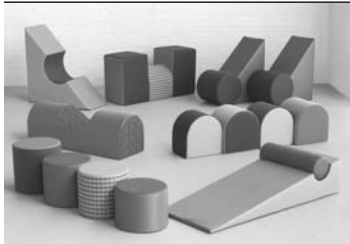

AGATI SEATING

ALTRA FORMA

ALT1000 Set A - 9 pieces

DESCRIPTION	ITEM NO	SIZE	STANDARD LIST
-------------	---------	------	---------------

Altra Forma Set A - 9 Pieces	ALT1000	see individual dimensions below	
1 - 12" Toad Stool	1 - 14" Toad Stool		
1 - 16" Toad Stool	1 - 12" Half Round		
1 - 14" Half Round	1 - 16" Half Round		
1 - Saddle & Scoop	1 - Chaise & Pillow		
1 - Wedge Roll			

ALT2000 Set B - 13 pieces

Altra Forma Set B - 13 Pieces	ALT2000	see individual dimensions below	
1 - 12" Toad Stool	2 - 14" Toad Stool		
1 - 16" Toad Stool	1 - 12" Half Round		
2 - 14" Half Round	1 - 16" Half Round		
1 - Saddle & Scoop	1 - Chaise & Pillow		
1 - Wedge Roll	1 - Triangle		

ALT3000 Set C - 19 pieces

Altra Forma Set C - 19 Pieces	ALT3000	see individual dimensions below	
2 - 12" Toad Stool	2 - 14" Toad Stool		
2 - 16" Toad Stool	2 - 12" Half Round		
2 - 14" Half Round	2 - 16" Half Round		
1 - Saddle & Scoop	1 - Chaise & Pillow		
2 - Wedge Roll	2 - Triangle		
1 - Doughnut & Post			