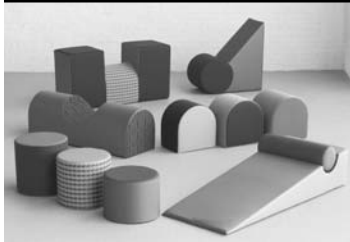

AGATI SEATING

ALTRA FORMA

ALT1000 Set A - 9 pieces

DESCRIPTION	ITEM NO	SIZE	STANDARD LIST
-------------	---------	------	---------------

Altra Forma Set A - 9 Pieces	ALT1000	see individual dimensions below	
1 - 12" Toad Stool	1 - 14" Toad Stool		
1 - 16" Toad Stool	1 - 12" Half Round		
1 - 14" Half Round	1 - 16" Half Round		
1 - Saddle & Scoop	1 - Chaise & Pillow		
1 - Wedge Roll			

ALT2000 Set B - 13 pieces

Altra Forma Set B - 13 Pieces	ALT2000	see individual dimensions below	
1 - 12" Toad Stool	2 - 14" Toad Stool		
1 - 16" Toad Stool	1 - 12" Half Round		
2 - 14" Half Round	1 - 16" Half Round		
1 - Saddle & Scoop	1 - Chaise & Pillow		
1 - Wedge Roll	1 - Triangle		

ALT3000 Set C - 19 pieces

Altra Forma Set C - 19 Pieces	ALT3000	see individual dimensions below	
2 - 12" Toad Stool	2 - 14" Toad Stool		
2 - 16" Toad Stool	2 - 12" Half Round		
2 - 14" Half Round	2 - 16" Half Round		
1 - Saddle & Scoop	1 - Chaise & Pillow		
2 - Wedge Roll	2 - Triangle		
1 - Doughnut & Post			