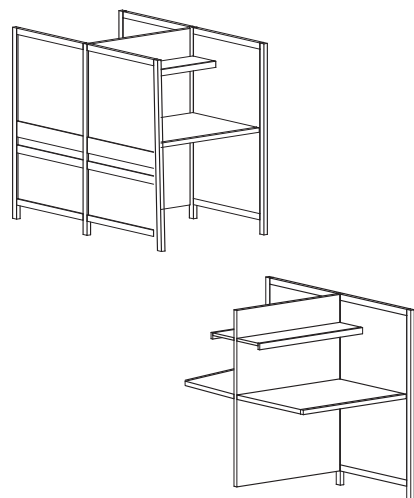

Double Faced, Two Person Study Carrel with Marmoleum or plastic laminate top, featuring overhead shelf.

Red Oak		
Starter	BRW-CRL-STR-3660-54-RO	36w 60d 54h
Adder	BRW-CRL-ADR-3560-54-RO	35w 60d 54h
Starter	BRW-CRL-STR-4260-54-RO	42w 60d 54h
Adder	BRW-CRL-ADR-4160-54-RO	41w 60d 54h
Starter	BRW-CRL-STR-4860-54-RO	48w 60d 54h
Adder	BRW-CRL-ADR-4760-54-RO	47w 60d 54h

Cherry		
Starter	BRW-CRL-STR-3660-54-C	36w 60d 54h
Adder	BRW-CRL-ADR-3560-54-C	35w 60d 54h
Starter	BRW-CRL-STR-4260-54-C	42w 60d 54h
Adder	BRW-CRL-ADR-4160-54-C	41w 60d 54h
Starter	BRW-CRL-STR-4860-54-C	48w 60d 54h
Adder	BRW-CRL-ADR-4760-54-C	47w 60d 54h

Maple		
Starter	BRW-CRL-STR-3660-54-M	36w 60d 54h
Adder	BRW-CRL-ADR-3560-54-M	35w 60d 54h
Starter	BRW-CRL-STR-4260-54-M	42w 60d 54h
Adder	BRW-CRL-ADR-4160-54-M	41w 60d 54h
Starter	BRW-CRL-STR-4860-54-M	48w 60d 54h
Adder	BRW-CRL-ADR-4760-54-M	47w 60d 54h

Plastic laminate or Marmoleum® top standard, veneer top add 15%.
Electrical options, wire management and accessories available, see pages 123-129.
Custom modifications, youth and standing heights available upon request.