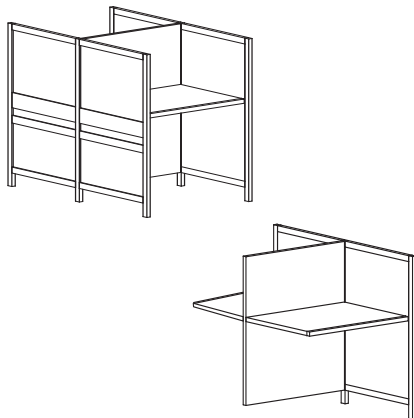

Double Faced, Two Person Study Carrel
with Marmoleum or plastic laminate top.

Red Oak

Starter	BRW-CRL-STR-3660-48-RO	36w 60d 48h
Adder	BRW-CRL-ADR-3560-48-RO	35w 60d 48h
Starter	BRW-CRL-STR-4260-48-RO	42w 60d 48h
Adder	BRW-CRL-ADR-4160-48-RO	41w 60d 48h
Starter	BRW-CRL-STR-4860-48-RO	48w 60d 48h
Adder	BRW-CRL-ADR-4760-48-RO	47w 60d 48h

Cherry

Starter	BRW-CRL-STR-3660-48-C	36w 60d 48h
Adder	BRW-CRL-ADR-3560-48-C	35w 60d 48h
Starter	BRW-CRL-STR-4260-48-C	42w 60d 48h
Adder	BRW-CRL-ADR-4160-48-C	41w 60d 48h
Starter	BRW-CRL-STR-4860-48-C	48w 60d 48h
Adder	BRW-CRL-ADR-4760-48-C	47w 60d 48h

Maple

Starter	BRW-CRL-STR-3660-48-M	36w 60d 48h
Adder	BRW-CRL-ADR-3560-48-M	35w 60d 48h
Starter	BRW-CRL-STR-4260-48-M	42w 60d 48h
Adder	BRW-CRL-ADR-4160-48-M	41w 60d 48h
Starter	BRW-CRL-STR-4860-48-M	48w 60d 48h
Adder	BRW-CRL-ADR-4760-48-M	47w 60d 48h

Plastic laminate or Marmoleum® top standard, veneer top add 15%.

Electrical options, wire management and accessories available, see pages 123-129.

Custom modifications, youth and standing heights available upon request.