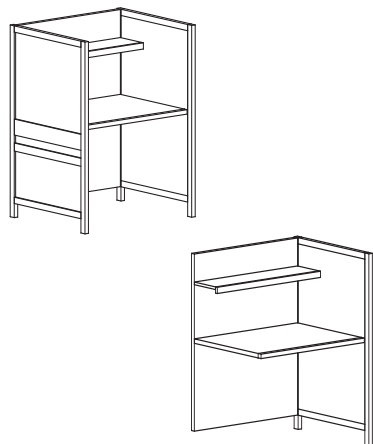

AGATI

WILLIAMS COLLECTION

PANEL CARRELS

Single Faced, One Person Study Carrel with Marmoleum or plastic laminate top, featuring overhead shelf.

Red Oak		
Starter	BRW-CRL-STR-3630-54-RO	36w 30d 54h
Adder	BRW-CRL-ADR-3530-54-RO	35w 30d 54h
Starter	BRW-CRL-STR-4230-54-RO	42w 30d 54h
Adder	BRW-CRL-ADR-4130-54-RO	41w 30d 54h
Starter	BRW-CRL-STR-4830-54-RO	48w 30d 54h
Adder	BRW-CRL-ADR-4730-54-RO	47w 30d 54h

Cherry		
Starter	BRW-CRL-STR-3630-54-C	36w 30d 54h
Adder	BRW-CRL-ADR-3530-54-C	35w 30d 54h
Starter	BRW-CRL-STR-4230-54-C	42w 30d 54h
Adder	BRW-CRL-ADR-4130-54-C	41w 30d 54h
Starter	BRW-CRL-STR-4830-54-C	48w 30d 54h
Adder	BRW-CRL-ADR-4730-54-C	47w 30d 54h

Maple		
Starter	BRW-CRL-STR-3630-54-M	36w 30d 54h
Adder	BRW-CRL-ADR-3530-54-M	35w 30d 54h
Starter	BRW-CRL-STR-4230-54-M	42w 30d 54h
Adder	BRW-CRL-ADR-4130-54-M	41w 30d 54h
Starter	BRW-CRL-STR-4830-54-M	48w 30d 54h
Adder	BRW-CRL-ADR-4730-54-M	47w 30d 54h