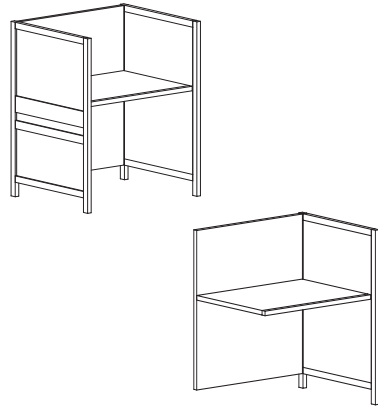

AGATI

WILLIAMS COLLECTION

PANEL CARRELS

Single Faced, One Person Study Carrel
with Marmoleum or plastic laminate top.

Red Oak

Starter	BRW-CRL-STR-3630-48-RO	36w 30d 48h
Adder	BRW-CRL-ADR-3530-48-RO	35w 30d 48h
Starter	BRW-CRL-STR-4230-48-RO	42w 30d 48h
Adder	BRW-CRL-ADR-4130-48-RO	41w 30d 48h
Starter	BRW-CRL-STR-4830-48-RO	48w 30d 48h
Adder	BRW-CRL-ADR-4730-48-RO	47w 30d 48h

Cherry

Starter	BRW-CRL-STR-3630-48-C	36w 30d 48h
Adder	BRW-CRL-ADR-3530-48-C	35w 30d 48h
Starter	BRW-CRL-STR-4230-48-C	42w 30d 48h
Adder	BRW-CRL-ADR-4130-48-C	41w 30d 48h
Starter	BRW-CRL-STR-4830-48-C	48w 30d 48h
Adder	BRW-CRL-ADR-4730-48-C	47w 30d 48h

Maple

Starter	BRW-CRL-STR-3630-48-M	36w 30d 48h
Adder	BRW-CRL-ADR-3530-48-M	35w 30d 48h
Starter	BRW-CRL-STR-4230-48-M	42w 30d 48h
Adder	BRW-CRL-ADR-4130-48-M	41w 30d 48h
Starter	BRW-CRL-STR-4830-48-M	48w 30d 48h
Adder	BRW-CRL-ADR-4730-48-M	47w 30d 48h