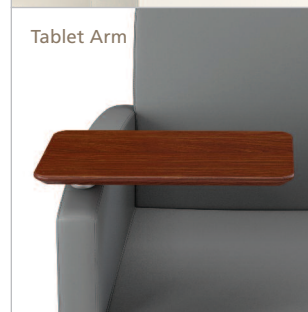

KEYSTONE

AGATI
FURNITURE

Keystone Settee and Lounge Chair, above,
Lounge Chair with armcaps and wood feet, left.

KEYSTONE Lounge Collection

A keystone is defined as the central supporting element of a whole. And like its name, the AGATI Keystone Collection serves as a building block. Start with a simple lounge chair, and as necessary, build the optimal chair using the Keystone's abundant options.

Choose solid wood arm caps for a clean, simple corporate setting. Add casters or a tablet arm for institutional use. No matter what its function, the Keystone's solid steel frame construction makes it a mainstay.

Metal Feet

Wood Feet

Caster Feet

Armcaps

Tablet Arm

Ottoman

Keystone Lounge Chair with tablet arm and casters, left, and Lounge Chair with armcaps and wood feet, right.

Lounge Chair