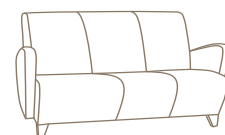

RIO

AGATI
FURNITURE

Rio Armless Tablet Arm with casters, Rio Settee and Rio Armless with metal feet option shown above with oval Drum Occasional Table. Rio Boomerang Arm, left.

RIO Lounge Collection

Turn ordinary rooms into dynamic spaces. AGATI's Rio Collection boasts smooth curves and a contemporary yet warm style. Pick a configuration, choose your setting, the Rio Collection morphs to serve the function you need.

Seamless arches, boomerang arms, and solid wood armcaps add to the multitude of options available. With a slight upward tilt to its seat and plenty of room beneath for your feet, the Rio boosts you up after a comfortable sit. Its high back provides support keeping attention sharp. Take advantage of its versatility; take notice of its style. The Rio Collection defines today's movement. Visit www.agati.com to see more.

Armcaps

Tablet Arm

Ottoman

Rio Armless

Rio Boomerang Arm

Rio Tablet Arm with casters

Rio with Armcaps

Rio Boomerang Arm Chair, Armless Settee and Bariatric Lounge Chair.

Armless Lounge Chair

Rio Boomerang Arm Chair

Lounge Chair

Bariatric Lounge Chair

Armless Two Seat Settee

Three Seat Sofa

AGATI is defined by versatility. Designs combine a unique blend of aesthetics and engineering, distinguished by their eclectic styles. Inspired by the need for furniture that is both timeless and universal, AGATI is committed to the design and engineering of each and every piece.