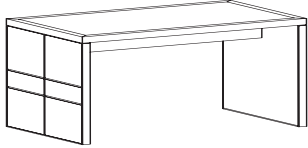

AGATI

BROWN COLLECTION

STUDY TABLES

DESCRIPTION	ITEM NO	SIZE	STANDARD LIST	
Rectangular Study Table with metal horizontal reveal detail, panel sides.	Red Oak			
	BRW-TBL-4836-30-RO	48w 36d 30h		
	BRW-TBL-6036-30-RO	60w 36d 30h		
	BRW-TBL-7236-30-RO	72w 36d 30h		
	BRW-TBL-4842-30-RO	48w 42d 30h		
	BRW-TBL-6042-30-RO	60w 42d 30h		
	BRW-TBL-7242-30-RO	72w 42d 30h		
	BRW-TBL-8442-30-RO	84w 42d 30h		
	BRW-TBL-9642-30-RO	96w 42d 30h		
	BRW-TBL-6048-30-RO	60w 48d 30h		
	BRW-TBL-7248-30-RO	72w 48d 30h		
	BRW-TBL-8448-30-RO	84w 48d 30h		
	BRW-TBL-9648-30-RO	96w 48d 30h		
	BRW-TBL-10848-30-RO	108w 48d 30h		
	BRW-TBL-8454-30-RO	84w 54d 30h		
	BRW-TBL-9654-30-RO	96w 54d 30h		
	BRW-TBL-10854-30-RO	108w 54d 30h		
	BRW-TBL-12054-30-RO	120w 54d 30h		
	BRW-TBL-8460-30-RO	84w 60d 30h		
	BRW-TBL-9660-30-RO	96w 60d 30h		
	BRW-TBL-10860-30-RO	108w 60d 30h		
	BRW-TBL-12060-30-RO	120w 60d 30h		
	Cherry			
	BRW-TBL-4836-30-C	48w 36d 30h		
	BRW-TBL-6036-30-C	60w 36d 30h		
	BRW-TBL-7236-30-C	72w 36d 30h		
	BRW-TBL-4842-30-C	48w 42d 30h		
	BRW-TBL-6042-30-C	60w 42d 30h		
	BRW-TBL-7242-30-C	72w 42d 30h		
	BRW-TBL-8442-30-C	84w 42d 30h		
	BRW-TBL-9642-30-C	96w 42d 30h		
	BRW-TBL-6048-30-C	60w 48d 30h		
	BRW-TBL-7248-30-C	72w 48d 30h		
BRW-TBL-8448-30-C	84w 48d 30h			
BRW-TBL-9648-30-C	96w 48d 30h			
BRW-TBL-10848-30-C	108w 48d 30h			
BRW-TBL-8454-30-C	84w 54d 30h			
BRW-TBL-9654-30-C	96w 54d 30h			
BRW-TBL-10854-30-C	108w 54d 30h			
BRW-TBL-12054-30-C	120w 54d 30h			
BRW-TBL-8460-30-C	84w 60d 30h			
BRW-TBL-9660-30-C	96w 60d 30h			
BRW-TBL-10860-30-C	108w 60d 30h			
BRW-TBL-12060-30-C	120w 60d 30h			

Plastic laminate or Marmoleum® top standard, veneer top add 15%.
Electrical options, wire management and accessories available, see pages 123-129.
Custom modifications, youth and standing heights available upon request.