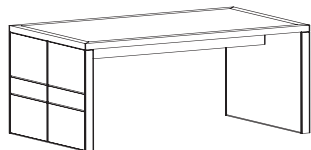

AGATI

BROWN COLLECTION

STUDY TABLES

DESCRIPTION	ITEM NO	SIZE	STANDARD LIST
Rectangular Study Table with metal horizontal reveal detail, panel sides.	Maple		
	BRW-TBL-4836-30-M	48w 36d 30h	
	BRW-TBL-6036-30-M	60w 36d 30h	
	BRW-TBL-7236-30-M	72w 36d 30h	
	BRW-TBL-4842-30-M	48w 42d 30h	
	BRW-TBL-6042-30-M	60w 42d 30h	
	BRW-TBL-7242-30-M	72w 42d 30h	
	BRW-TBL-8442-30-M	84w 42d 30h	
	BRW-TBL-9642-30-M	96w 42d 30h	
	BRW-TBL-6048-30-M	60w 48d 30h	
	BRW-TBL-7248-30-M	72w 48d 30h	
	BRW-TBL-8448-30-M	84w 48d 30h	
	BRW-TBL-9648-30-M	96w 48d 30h	
	BRW-TBL-10848-30-M	108w 48d 30h	
	BRW-TBL-8454-30-M	84w 54d 30h	
	BRW-TBL-9654-30-M	96w 54d 30h	
	BRW-TBL-10854-30-M	108w 54d 30h	
	BRW-TBL-12054-30-M	120w 54d 30h	
	BRW-TBL-8460-30-M	84w 60d 30h	
	BRW-TBL-9660-30-M	96w 60d 30h	
BRW-TBL-10860-30-M	108w 60d 30h		
BRW-TBL-12060-30-M	120w 60d 30h		

Plastic laminate or Marmoleum® top standard, veneer top add 15%.
Electrical options, wire management and accessories available, see pages 123-129.
Custom modifications, youth and standing heights available upon request.