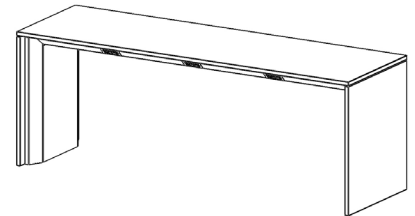

POWER BAR

Let your patrons recharge.

Take a stand against messy power cables and dead batteries with the AGATI Power Bar. A charging station with power outlets that line the edge of the work surface, the Power Bar is as functional as it is stylish.

Wire management is contained behind the side panels, so all you see is a modern and inviting space to recharge instead of cable spaghetti all over your floor.

AGATI
FURNITURE

www.agati.com

POWER BAR

Specifications

- Top & Side Panels: Wood Veneer, Plastic Laminate, or Stone
- Base: Stainless Steel
- 72" Wide Includes 1 Electrical unit per side
96" Wide Includes 2 Electrical units per side
120" Wide Includes 3 Electrical units per side
- Each electrical unit includes 2 Power and 1 Dual Port USB, hardwired

**Custom options available upon request.*

Dimensions

Width: 72", 96", or 120"
Depth: 36", or 30"
Height: 42"

**Not available in seated height.*