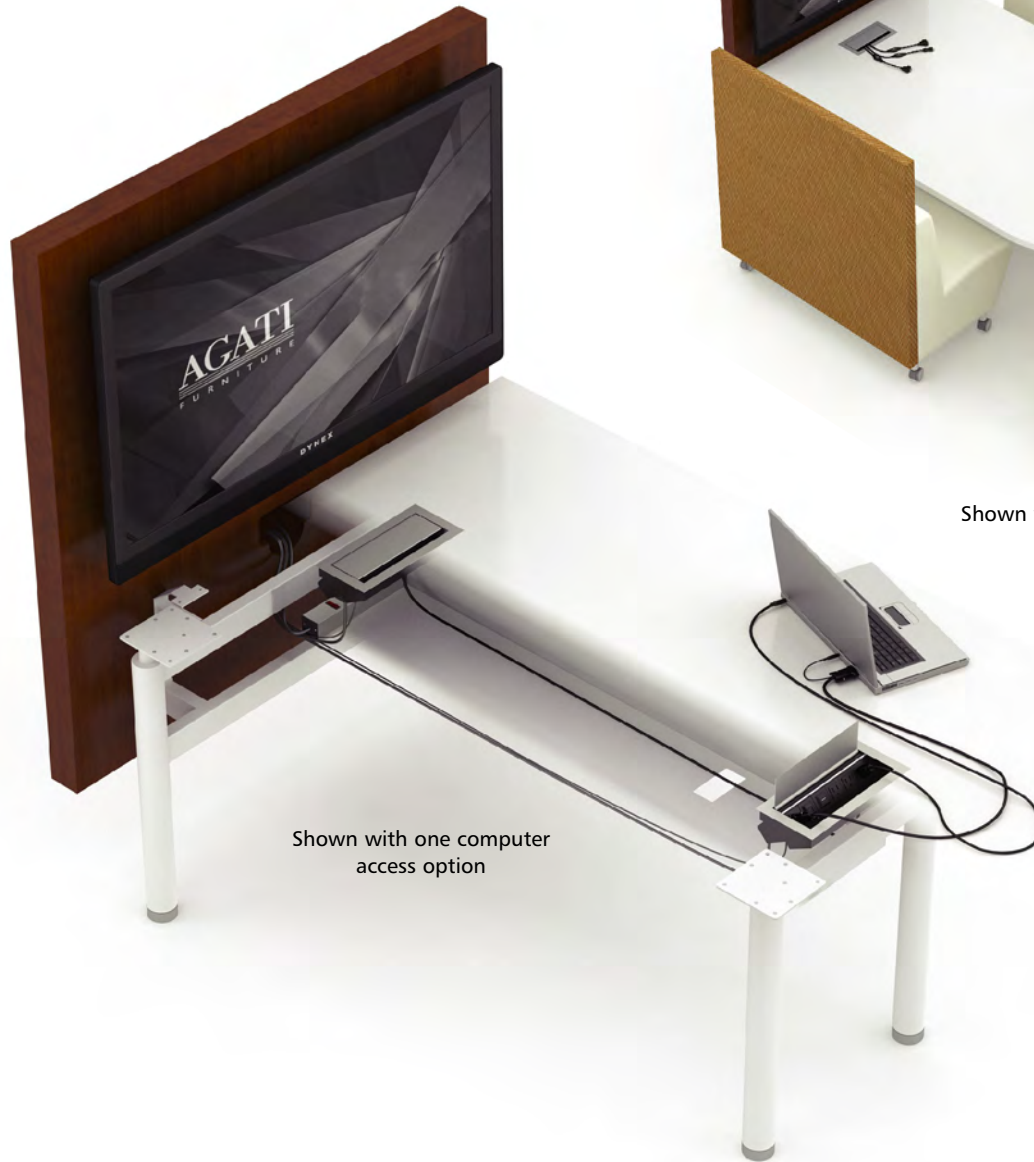

Shown with one computer
access option

AGATI
FURNITURE