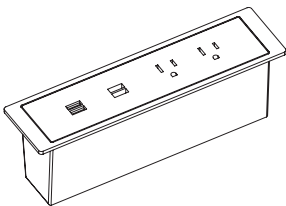

CUSTOMIZABLE SIZE UP
TO 48" WIDE

IN SURFACE ELECTRICAL

1 POWER 1 DUAL USB
FINISH OPTIONS IN PRICE LIST

AGATI
FURNITURE