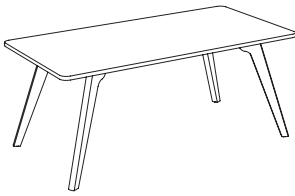

Adapt Tables

BOAT TABLE

36" - 48"D x 60"-96"W
30" H

SOFT SQUARE TABLE

42" - 48" SQ
30" H

RECTANGLE TABLE

36" - 48"D x 60"-96"W
30" H

SQUARE TABLE

42" - 48" SQ
30" H

CIRCLE TABLE

42"DIA - 60"DIA
30" H

SOFT TRIANGLE TABLE

42" - 60"W
30" H

WRAP TOP

48"W x 48"D x 30"H

FELT OR ACRYLIC PANEL

CUSTOMIZABLE SIZE UP
TO 48" WIDE

IN SURFACE ELECTRICAL

1 POWER 1 DUAL USB
FINISH OPTIONS IN PRICE LIST

AGATI
FURNITURE