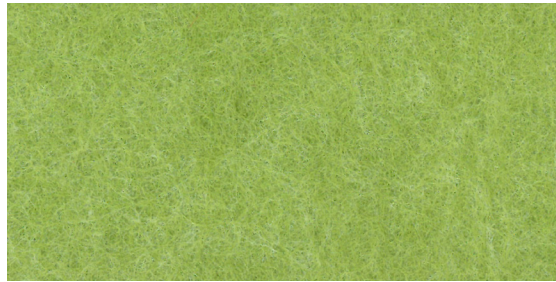

Acoustical Panel Colors

Slate

Tar

Fossil

Greige

Linen

Ecu

Acoustical Panel Colors

Ochre

Grass

Cobalt

Sky

Mandarin

*Colors may vary by individual computer monitor from the actual final panel product.

*For maximum fidelity, please order a sample, to ensure proper color match and actual image size.