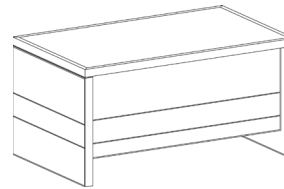

**BROWN
COURTROOM**

Judges Table

Courtroom Podium

Witness Stand

Counsel Table

The Brown Courtroom Collection

The Brown Collection Courtroom Suite includes Judge's Bench, Lectern, two Witness Stands, and two Attorney Tables. AGATI's Brown Collection makes a bold statement with a design motif achieved through the use of reveals.

Judges Bench
60-84"W 36"D 42"H
36"H Worksurface

Power Optional

Podium
36"W 24"D 48"H
42"H Surface

Power Optional

Witness Stand
38"W 30"D 33"H
30"H Worksurface

Power Optional

Counsel Table
60-84"W 36-42"D 30"H
36"H Worksurface