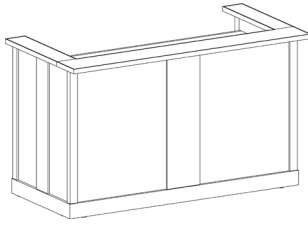

CHARLES-DEPAUL
COURTROOM

Judges Table

Courtroom Podium

Witness Stand

Counsel Table

The Charles-DePaul Courtroom Collection

We merged the best elements from our two most popular transitional styles in the Charles-DePaul Courtroom Suite. Pulling from the popularity of the center-splat style found in the Charles Collection, we maintained the elegance of simplicity, as epitomized in the DePaul Collection to design the Charles-DePaul Courtroom Suite.

Judges Bench
60-84"W 36"D 42"H
36"H Worksurface

Power Optional

Podium
36"W 24"D 48"H
42"H Surface

Power Optional

Witness Stand
38"W 30"D 33"H
30"H Worksurface

Power Optional

Counsel Table
60-84"W 36-42"D 30"H
36"H Worksurface