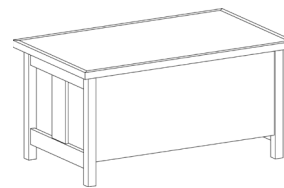

CHARLES-DEPAUL
COURTROOM

Judges Table

Courtroom Podium

Witness Stand

Counsel Table

The Charles-DePaul Courtroom Collection

We merged the best elements from our two most popular transitional styles in the Charles-DePaul Courtroom Suite. Pulling from the popularity of the center-splat style found in the Charles Collection, we maintained the elegance of simplicity, as epitomized in the DePaul Collection to design the Charles-DePaul Courtroom Suite.

Judges Bench
60-84"W 36"D 42"H
36"H Worksurface

Power Optional

Podium
36"W 24"D 48"H
42"H Surface

Power Optional

Witness Stand
38"W 30"D 33"H
30"H Worksurface

Power Optional

Counsel Table
60-84"W 36-42"D 30"H
36"H Worksurface