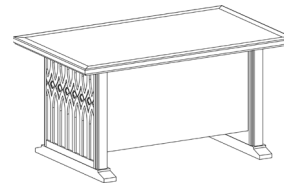

GOTHIC
COURTROOM

Judges Table

Courtroom Podium

Witness Stand

Counsel Table

The Gothic Courtroom Collection

The Gothic Collection Courtroom Suite includes Judge's Bench, Lectern, two Witness Stands, and two Attorney Tables. AGATI's Gothic Collection is distinguished by an intricate quatrefoil and lattice designs etched into each piece making it recognizable for its beauty and character.

Judges Bench
60-84"W 36"D 42"H
36"H Worksurface

Power Optional

Podium
36"W 24"D 48"H
42"H Surface

Power Optional

Witness Stand
38"W 30"D 33"H
30"H Worksurface

Power Optional

Counsel Table
60-84"W 36-42"D 30"H
36"H Worksurface