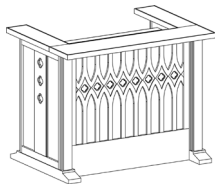

GOTHIC
COURTROOM

Judges Table

Courtroom Podium

Witness Stand

Counsel Table

The Gothic Courtroom Collection

The Gothic Collection Courtroom Suite includes Judge's Bench, Lectern, two Witness Stands, and two Attorney Tables. AGATI's Gothic Collection is distinguished by an intricate quatrefoil and lattice designs etched into each piece making it recognizable for its beauty and character.

Judges Bench
60-84"W 36"D 42"H
36"H Worksurface

Power Optional

Podium
36"W 24"D 48"H
42"H Surface

Power Optional

Witness Stand
38"W 30"D 33"H
30"H Worksurface

Power Optional

Counsel Table
60-84"W 36-42"D 30"H
36"H Worksurface