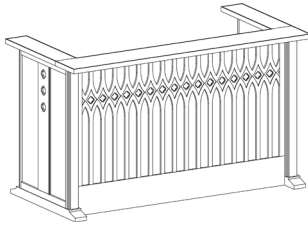

GOTHIC
COURTROOM

Judges Table

Courtroom Podium

Witness Stand

Counsel Table

The Gothic Courtroom Collection

The Gothic Collection Courtroom Suite includes Judge's Bench, Lectern, two Witness Stands, and two Attorney Tables. AGATI's Gothic Collection is distinguished by an intricate quatrefoil and lattice designs etched into each piece making it recognizable for its beauty and character.

Judges Bench
60-84"W 36"D 42"H
36"H Worksurface

Power Optional

Podium
36"W 24"D 48"H
42"H Surface

Power Optional

Witness Stand
38"W 30"D 33"H
30"H Worksurface

Power Optional

Counsel Table
60-84"W 36-42"D 30"H
36"H Worksurface