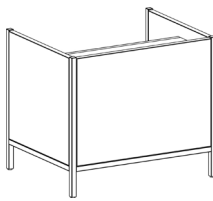

**ROLAND
COURTROOM**

Judges Table

Courtroom Podium

Witness Stand

Counsel Table

The Roland Courtroom Collection

The Roland Collection Courtroom Suite includes Judge's Bench, Lectern, two Witness Stands, and two Attorney Tables. AGATI's Roland Collection maintains a striking presence with its stainless steel bases and stylish, modern design.

Judges Bench
60-84"W 36"D 42"H
36"H Worksurface

Power Optional

Podium
36"W 24"D 48"H
42"H Surface

Power Optional

Witness Stand
38"W 30"D 33"H
30"H Worksurface

Power Optional

Counsel Table
60-84"W 36-42"D 30"H
36"H Worksurface