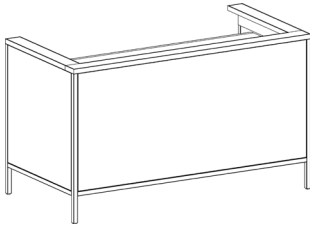

**ROLAND
COURTROOM**

Judges Table

Courtroom Podium

Witness Stand

Counsel Table

The Roland Courtroom Collection

The Roland Collection Courtroom Suite includes Judge's Bench, Lectern, two Witness Stands, and two Attorney Tables. AGATI's Roland Collection maintains a striking presence with its stainless steel bases and stylish, modern design.

Judges Bench
60-84"W 36"D 42"H
36"H Worksurface

Power Optional

Podium
36"W 24"D 48"H
42"H Surface

Power Optional

Witness Stand
38"W 30"D 33"H
30"H Worksurface

Power Optional

Counsel Table
60-84"W 36-42"D 30"H
36"H Worksurface