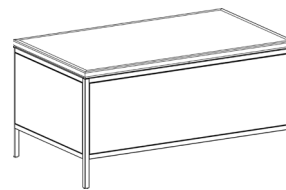

**ROLAND
COURTROOM**

Judges Table

Courtroom Podium

Witness Stand

Counsel Table

The Roland Courtroom Collection

The Roland Collection Courtroom Suite includes Judge's Bench, Lectern, two Witness Stands, and two Attorney Tables. AGATI's Roland Collection maintains a striking presence with its stainless steel bases and stylish, modern design.

Judges Bench
60-84"W 36"D 42"H
36"H Worksurface

Power Optional

Podium
36"W 24"D 48"H
42"H Surface

Power Optional

Witness Stand
38"W 30"D 33"H
30"H Worksurface

Power Optional

Counsel Table
60-84"W 36-42"D 30"H
36"H Worksurface