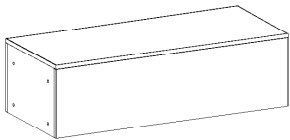

The Vista Modular Bench Collection

Vista Modular Benches provide contemporary soft seating solutions. Create custom bench configurations by connecting cushioned seats and charging tables with stone tops. Mix and match seating segments, to create the length and shape that work for your space plan. Or, use the elegant standalone benches in your lounge area or touchdown space. All are on sleek 5" metal legs for easy cleaning, maintenance, and of course, style. With 10 segments to choose from, we can help you design the perfect seating for your facility.

Add-ons

24" Add-on
24"W x 24"D x 19"H

48" Add-on
48"W x 24"D x 19"H

48" Middle
48"W x 24"D x 19"H

72" Add-on
72"W x 24"D x 19"H

48" Table
24"W x 22"D x 12"H

Standalone

48" Bench
48"W x 24"D x 19"H

72" Bench
72"W x 24"D x 19"H

96" Bench
96"W x 24"D x 19"H

24" Table
24"W x 22"D x 12"H