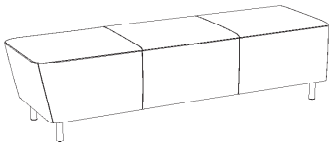

The Vista Modular Bench Collection

Vista Modular Benches provide contemporary soft seating solutions. Create custom bench configurations by connecting cushioned seats and charging tables with stone tops. Mix and match seating segments, to create the length and shape that work for your space plan. Or, use the elegant standalone benches in your lounge area or touchdown space. All are on sleek 5" metal legs for easy cleaning, maintenance, and of course, style. With 10 segments to choose from, we can help you design the perfect seating for your facility.

Add-ons

24" Add-on
24"W x 24"D x 19"H

48" Add-on
48"W x 24"D x 19"H

48" Middle
48"W x 24"D x 19"H

72" Add-on
72"W x 24"D x 19"H

48" Table
24"W x 22"D x 12"H

Standalone

48" Bench
48"W x 24"D x 19"H

72" Bench
72"W x 24"D x 19"H

96" Bench
96"W x 24"D x 19"H

24" Table
24"W x 22"D x 12"H