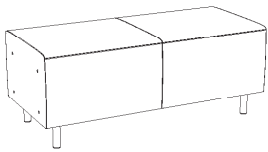

The Vista Modular Bench Collection

Vista Modular Benches provide contemporary soft seating solutions. Create custom bench configurations by connecting cushioned seats and charging tables with stone tops. Mix and match seating segments, to create the length and shape that work for your space plan. Or, use the elegant standalone benches in your lounge area or touchdown space. All are on sleek 5" metal legs for easy cleaning, maintenance, and of course, style. With 10 segments to choose from, we can help you design the perfect seating for your facility.

Add-ons

24" Add-on
24"W x 24"D x 19"H

48" Add-on
48"W x 24"D x 19"H

48" Middle
48"W x 24"D x 19"H

72" Add-on
72"W x 24"D x 19"H

48" Table
24"W x 22"D x 12"H

Standalone

48" Bench
48"W x 24"D x 19"H

72" Bench
72"W x 24"D x 19"H

96" Bench
96"W x 24"D x 19"H

24" Table
24"W x 22"D x 12"H