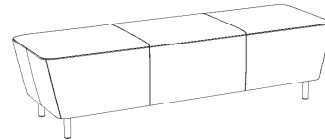

The Vista Modular Bench Collection

Vista Modular Benches provide contemporary soft seating solutions. Create custom bench configurations by connecting cushioned seats and charging tables with stone tops. Mix and match seating segments, to create the length and shape that work for your space plan. Or, use the elegant standalone benches in your lounge area or touchdown space. All are on sleek 5" metal legs for easy cleaning, maintenance, and of course, style. With 10 segments to choose from, we can help you design the perfect seating for your facility.

Add-ons

24" Add-on
24"W x 24"D x 19"H

48" Add-on
48"W x 24"D x 19"H

48" Middle
48"W x 24"D x 19"H

72" Add-on
72"W x 24"D x 19"H

48" Table
24"W x 22"D x 12"H

Standalone

48" Bench
48"W x 24"D x 19"H

72" Bench
72"W x 24"D x 19"H

96" Bench
96"W x 24"D x 19"H

24" Table
24"W x 22"D x 12"H