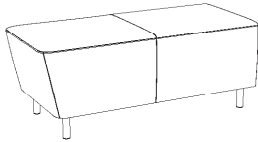

The Vista Modular Bench Collection

Vista Modular Benches provide contemporary soft seating solutions. Create custom bench configurations by connecting cushioned seats and charging tables with stone tops. Mix and match seating segments, to create the length and shape that work for your space plan. Or, use the elegant standalone benches in your lounge area or touchdown space. All are on sleek 5" metal legs for easy cleaning, maintenance, and of course, style. With 10 segments to choose from, we can help you design the perfect seating for your facility.

Add-ons

24" Add-on
24"W x 24"D x 19"H

48" Add-on
48"W x 24"D x 19"H

48" Middle
48"W x 24"D x 19"H

72" Add-on
72"W x 24"D x 19"H

48" Table
24"W x 22"D x 12"H

Standalone

48" Bench
48"W x 24"D x 19"H

72" Bench
72"W x 24"D x 19"H

96" Bench
96"W x 24"D x 19"H

24" Table
24"W x 22"D x 12"H