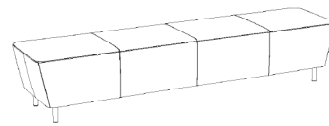

The Vista Modular Bench Collection

Vista Modular Benches provide contemporary soft seating solutions. Create custom bench configurations by connecting cushioned seats and charging tables with stone tops. Mix and match seating segments, to create the length and shape that work for your space plan. Or, use the elegant standalone benches in your lounge area or touchdown space. All are on sleek 5" metal legs for easy cleaning, maintenance, and of course, style. With 10 segments to choose from, we can help you design the perfect seating for your facility.

Add-ons

24" Add-on
24"W x 24"D x 19"H

48" Add-on
48"W x 24"D x 19"H

48" Middle
48"W x 24"D x 19"H

72" Add-on
72"W x 24"D x 19"H

48" Table
24"W x 22"D x 12"H

Standalone

48" Bench
48"W x 24"D x 19"H

72" Bench
72"W x 24"D x 19"H

96" Bench
96"W x 24"D x 19"H

24" Table
24"W x 22"D x 12"H