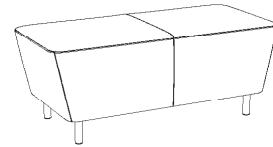

The Vista Modular Bench Collection

Vista Modular Benches provide contemporary soft seating solutions. Create custom bench configurations by connecting cushioned seats and charging tables with stone tops. Mix and match seating segments, to create the length and shape that work for your space plan. Or, use the elegant standalone benches in your lounge area or touchdown space. All are on sleek 5" metal legs for easy cleaning, maintenance, and of course, style. With 10 segments to choose from, we can help you design the perfect seating for your facility.

Add-ons

24" Add-on
24"W x 24"D x 19"H

48" Add-on
48"W x 24"D x 19"H

48" Middle
48"W x 24"D x 19"H

72" Add-on
72"W x 24"D x 19"H

48" Table
24"W x 22"D x 12"H

Standalone

48" Bench
48"W x 24"D x 19"H

72" Bench
72"W x 24"D x 19"H

96" Bench
96"W x 24"D x 19"H

24" Table
24"W x 22"D x 12"H