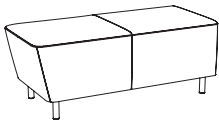

# The Vista Modular Bench Collection

Vista Modular Benches provide contemporary soft seating solutions. Create custom bench configurations by connecting cushioned seats and charging tables with stone tops. Mix and match seating segments, to create the length and shape that work for your space plan. Or, use the elegant standalone benches in your lounge area or touchdown space. All are on sleek 5" metal legs for easy cleaning, maintenance, and of course, style. With 10 segments to choose from, we can help you design the perfect seating for your facility.

## Add-ons

**24" Add-on**  
24"W x 24"D x 19"H

**24" Middle**  
24"W x 24"D x 19"H

**48" Add-on**  
48"W x 24"D x 19"H

**48" Middle**  
48"W x 24"D x 19"H

**72" Add-on**  
72"W x 24"D x 19"H

**48" Table**  
24"W x 22"D x 12"H

## Standalone

**48" Bench**  
48"W x 24"D x 19"H

**72" Bench**  
72"W x 24"D x 19"H

**96" Bench**  
96"W x 24"D x 19"H

**24" Table**  
24"W x 22"D x 12"H

**AGATI**  
FURNITURE