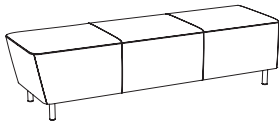

# The Vista Modular Bench Collection

Vista Modular Benches provide contemporary soft seating solutions. Create custom bench configurations by connecting cushioned seats and charging tables with stone tops. Mix and match seating segments, to create the length and shape that work for your space plan. Or, use the elegant standalone benches in your lounge area or touchdown space. All are on sleek 5" metal legs for easy cleaning, maintenance, and of course, style. With 10 segments to choose from, we can help you design the perfect seating for your facility.

## Add-ons

**24" Add-on**  
24"W x 24"D x 19"H

**24" Middle**  
24"W x 24"D x 19"H

**48" Add-on**  
48"W x 24"D x 19"H

**48" Middle**  
48"W x 24"D x 19"H

**72" Add-on**  
72"W x 24"D x 19"H

**48" Table**  
24"W x 22"D x 12"H

## Standalone

**48" Bench**  
48"W x 24"D x 19"H

**72" Bench**  
72"W x 24"D x 19"H

**96" Bench**  
96"W x 24"D x 19"H

**24" Table**  
24"W x 22"D x 12"H

**AGATI**  
FURNITURE