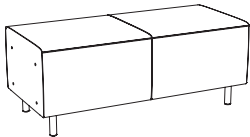

# The Vista Modular Bench Collection

Vista Modular Benches provide contemporary soft seating solutions. Create custom bench configurations by connecting cushioned seats and charging tables with stone tops. Mix and match seating segments, to create the length and shape that work for your space plan. Or, use the elegant standalone benches in your lounge area or touchdown space. All are on sleek 5" metal legs for easy cleaning, maintenance, and of course, style. With 10 segments to choose from, we can help you design the perfect seating for your facility.

## Add-ons

**24" Add-on**  
24"W x 24"D x 19"H

**24" Middle**  
24"W x 24"D x 19"H

**48" Add-on**  
48"W x 24"D x 19"H

**48" Middle**  
48"W x 24"D x 19"H

**72" Add-on**  
72"W x 24"D x 19"H

**48" Table**  
24"W x 22"D x 12"H

## Standalone

**48" Bench**  
48"W x 24"D x 19"H

**72" Bench**  
72"W x 24"D x 19"H

**96" Bench**  
96"W x 24"D x 19"H

**24" Table**  
24"W x 22"D x 12"H

**AGATI**  
FURNITURE