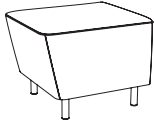

# The Vista Modular Bench Collection

Vista Modular Benches provide contemporary soft seating solutions. Create custom bench configurations by connecting cushioned seats and charging tables with stone tops. Mix and match seating segments, to create the length and shape that work for your space plan. Or, use the elegant standalone benches in your lounge area or touchdown space. All are on sleek 5" metal legs for easy cleaning, maintenance, and of course, style. With 10 segments to choose from, we can help you design the perfect seating for your facility.

## Add-ons

**24" Add-on**  
24"W x 24"D x 19"H

**24" Middle**  
24"W x 24"D x 19"H

**48" Add-on**  
48"W x 24"D x 19"H

**48" Middle**  
48"W x 24"D x 19"H

**72" Add-on**  
72"W x 24"D x 19"H

**48" Table**  
24"W x 22"D x 12"H

## Standalone

**48" Bench**  
48"W x 24"D x 19"H

**72" Bench**  
72"W x 24"D x 19"H

**96" Bench**  
96"W x 24"D x 19"H

**24" Table**  
24"W x 22"D x 12"H

**AGATI**  
FURNITURE