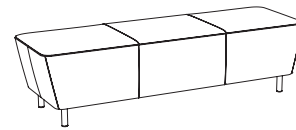

# The Vista Modular Bench Collection

Vista Modular Benches provide contemporary soft seating solutions. Create custom bench configurations by connecting cushioned seats and charging tables with stone tops. Mix and match seating segments, to create the length and shape that work for your space plan. Or, use the elegant standalone benches in your lounge area or touchdown space. All are on sleek 5" metal legs for easy cleaning, maintenance, and of course, style. With 10 segments to choose from, we can help you design the perfect seating for your facility.

## Add-ons

**24" Add-on**  
24"W x 24"D x 19"H

**24" Middle**  
24"W x 24"D x 19"H

**48" Add-on**  
48"W x 24"D x 19"H

**48" Middle**  
48"W x 24"D x 19"H

**72" Add-on**  
72"W x 24"D x 19"H

**48" Table**  
24"W x 22"D x 12"H

## Standalone

**48" Bench**  
48"W x 24"D x 19"H

**72" Bench**  
72"W x 24"D x 19"H

**96" Bench**  
96"W x 24"D x 19"H

**24" Table**  
24"W x 22"D x 12"H

**AGATI**  
FURNITURE