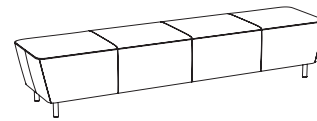

# The Vista Modular Bench Collection

Vista Modular Benches provide contemporary soft seating solutions. Create custom bench configurations by connecting cushioned seats and charging tables with stone tops. Mix and match seating segments, to create the length and shape that work for your space plan. Or, use the elegant standalone benches in your lounge area or touchdown space. All are on sleek 5" metal legs for easy cleaning, maintenance, and of course, style. With 10 segments to choose from, we can help you design the perfect seating for your facility.

## Add-ons

**24" Add-on**  
24"W x 24"D x 19"H

**24" Middle**  
24"W x 24"D x 19"H

**48" Add-on**  
48"W x 24"D x 19"H

**48" Middle**  
48"W x 24"D x 19"H

**72" Add-on**  
72"W x 24"D x 19"H

**48" Table**  
24"W x 22"D x 12"H

## Standalone

**48" Bench**  
48"W x 24"D x 19"H

**72" Bench**  
72"W x 24"D x 19"H

**96" Bench**  
96"W x 24"D x 19"H

**24" Table**  
24"W x 22"D x 12"H

**AGATI**  
FURNITURE