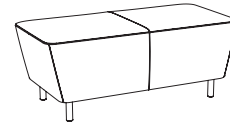

# The Vista Modular Bench Collection

Vista Modular Benches provide contemporary soft seating solutions. Create custom bench configurations by connecting cushioned seats and charging tables with stone tops. Mix and match seating segments, to create the length and shape that work for your space plan. Or, use the elegant standalone benches in your lounge area or touchdown space. All are on sleek 5" metal legs for easy cleaning, maintenance, and of course, style. With 10 segments to choose from, we can help you design the perfect seating for your facility.

## Add-ons

**24" Add-on**  
24"W x 24"D x 19"H

**24" Middle**  
24"W x 24"D x 19"H

**48" Add-on**  
48"W x 24"D x 19"H

**48" Middle**  
48"W x 24"D x 19"H

**72" Add-on**  
72"W x 24"D x 19"H

**48" Table**  
24"W x 22"D x 12"H

## Standalone

**48" Bench**  
48"W x 24"D x 19"H

**72" Bench**  
72"W x 24"D x 19"H

**96" Bench**  
96"W x 24"D x 19"H

**24" Table**  
24"W x 22"D x 12"H

**AGATI**  
FURNITURE