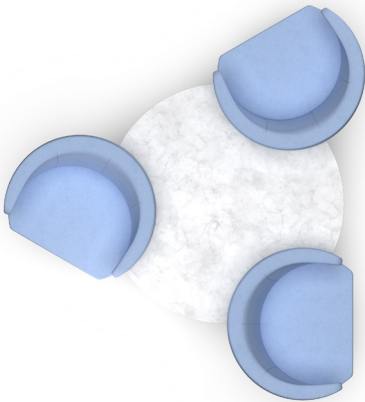

Stationary seating combinations in organic shapes provide new options in space planning. While the coziness of wrap-around arms in the lounge chair gives travelers a feeling of security in a public space. Guests have everything they need for a pleasant waiting experience -access to usb and power to charge their devices, a stone tabletop for their belongings and coffee, and roomy personal space. Select from a three-person or four-person seating and table combination.

The Orb Cluster has been designed to give users:

- Comfortable lounge seating experience with the security of wrap-around arms
- Access to usb/power at fingertips
- Personal surface space for their belongings
- Staggered sight lines and generous physical space for independent personal bubbles.

ORB CLUSTER

Power recepticals for each user by their own seat.

The cluster design allows for wire management that comes down to one point on the floor.

3 Cluster
78"W x 73"D x 31"H

3 Power Recepticals

4 Cluster
87"W x 87"D x 31"H