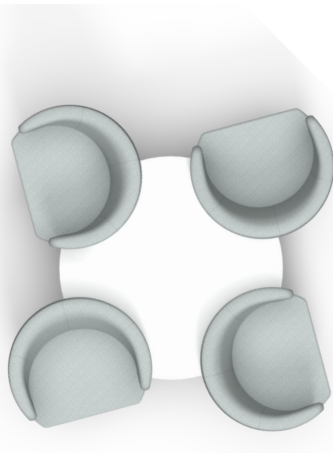

Stationary seating combinations in organic shapes provide new options in space planning. While the coziness of wrap-around arms in the lounge chair gives travelers a feeling of security in a public space. Guests have everything they need for a pleasant waiting experience -access to usb and power to charge their devices, a stone tabletop for their belongings and coffee, and roomy personal space. Select from a three-person or four-person seating and table combination.

The Orb Cluster has been designed to give users:

- Comfortable lounge seating experience with the security of wrap-around arms
- Access to usb/power at fingertips
- Personal surface space for their belongings
- Staggered sight lines and generous physical space for independent personal bubbles.

ORB CLUSTER

Power recepticals for each user by their own seat.

The cluster design allows for wire management that comes down to one point on the floor.

3 Cluster
78"W x 73"D x 31"H

3 Power Recepticals

4 Cluster
87"W x 87"D x 31"H