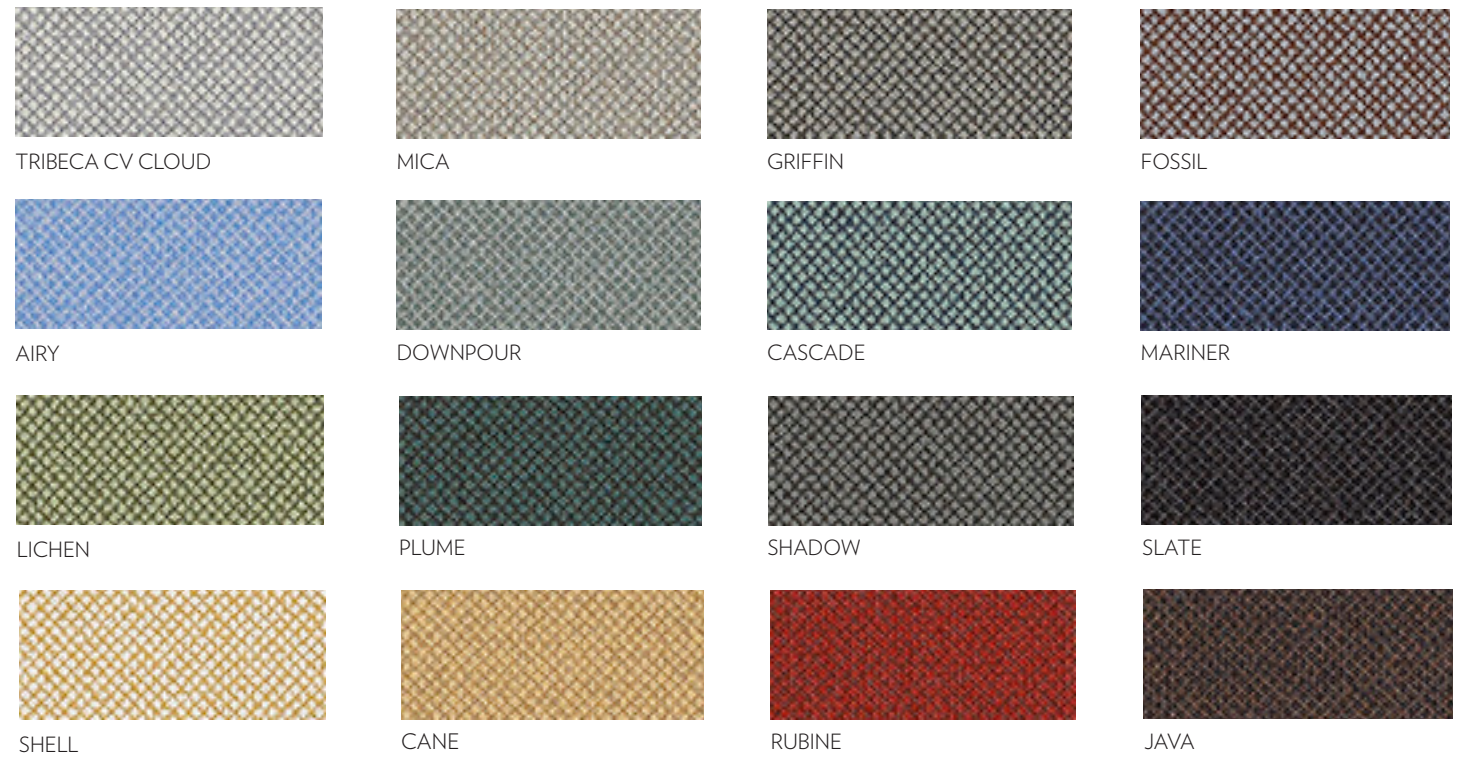

DRIFTWOOD

JAVA

SKY

CYPRUS

LAPIS

CADET

NICKEL

GRAPHITE

MERCURY

CHARCOAL

POETIC CV MEADOW

PATH

EARTHEN

POND

NIGHTSHADE

TRIBECA CV CLOUD