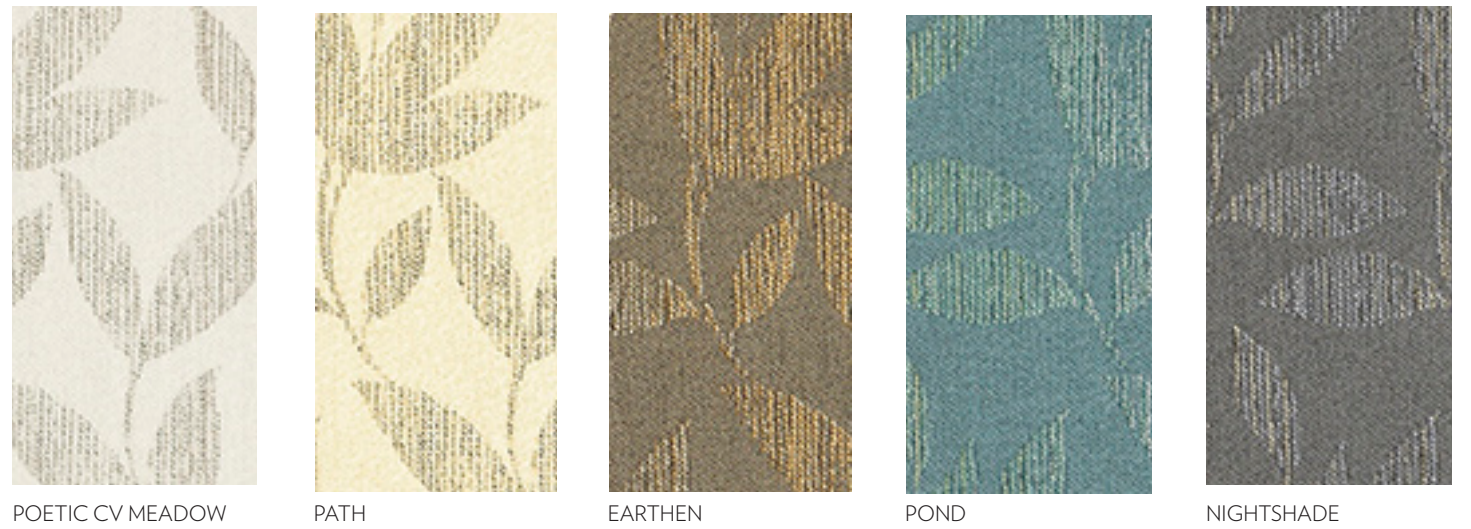

DRIFTWOOD

JAVA

SKY

CYPRUS

LAPIS

CADET

NICKEL

GRAPHITE

MERCURY

CHARCOAL

POETIC CV MEADOW

PATH

EARTHEN

POND

NIGHTSHADE

TRIBECA CV CLOUD