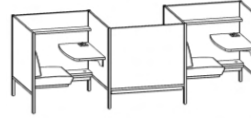

Surface Mount Power Pop Up
*1 Power Outlet 2 USB Outlets
*Finish: Clear Anodized Aluminum

HARD WIRED

COM Requirement **PER** Bench: 2.5yards of 54" wide plain fabric.

DESCRIPTION	ITEM NO	SIZE	STANDARD LIST
Roland Nook Configurations			
Plastic Laminate Plug Set			
2 Person Right Face S Configuration	ROL-SRN-2-82.75-RF-PG-PL	82.75w 42d 48h 19sh	$23,791
3 Person Right Face S Configuration	ROL-SRN-3-123.5-RF-PG-PL	123.5w 42d 48h 19sh	$34,416
4 Person Right Face S Configuration	ROL-SRN-4-164.25-RF-PG-PL	164w 42d 48h 19sh	$45,041
5 Person Right Face S Configuration	ROL-SRN-5-205-RF-PG-PL	205w 42d 48h 19sh	$55,666
6 Person Right Face S Configuration	ROL-SRN-6-245.75-RF-PG-PL	245.75w 42d 48h 19sh	$66,291
7 Person Right Face S Configuration	ROL-SRN-7-286.5-RF-PG-PL	286.5w 42d 48h 19sh	$76,916
8 Person Right Face S Configuration	ROL-SRN-8-327.25-RF-PG-PL	327.25w 42d 48h 19sh	$87,541
9 Person Right Face S Configuration	ROL-SRN-9-368-RF-PG-PL	368w 42d 48h 19sh	$98,166
10 Person Right Face S Configuration	ROL-SRN-10-408.75-RF-PG-PL	408.75w 42d 48h 19sh	$108,791