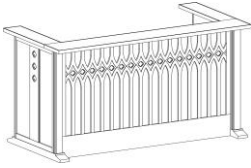

JUDGE BENCH

Rectangular Judge Bench with wood edgeband, Marmoleum or plastic laminate inset top, and panel base with quatrefoil detail Bench Comes with plastic laminate or wood veneer modesty panel and top cap	Judge Bench		
	GOT-JDG-CORT-6036-42	60w 36d 42h	$24,781
	GOT-JDG-CORT-7236-42	72w 36d 42h	$24,781
	GOT-JDG-CORT-8436-42	84w 36d 42h	$26,020

PODIUM