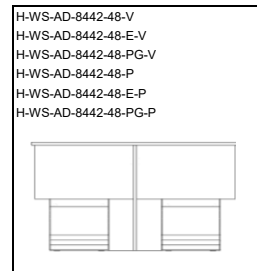

Plastic Laminate No Electrical
H-WS-SR-8442-48-P 49w 84d 48h 19sh
H-WS-AD-8442-48-P 48w 84d 48h 19sh

$18,990
$17,512

NOTE: Does not include power module on work surface

HARD WIRED

Double Faced Work Station with Standard Plastic Laminate Surrounds. Plastic Laminate Work Surface Plastic Laminate Side Shelf Metal Leg Base with a Clear Anodized Aluminum finish Surface Mount Power Pop Up *1 Power Outlet 1 USB A-C Outlets *Finish: Silver Powder Coat

Plastic Laminate 4-Trac Electrical
H-WS-SR-8442-48-E-P 49w 84d 48h 19sh
H-WS-AD-8442-48-E-P 48w 84d 48h 19sh

$20,260
$18,594

PLUG SET

Double Faced Work Station with Standard Plastic Laminate Surrounds. Plastic Laminate Work Surface Plastic Laminate Side Shelf Metal Leg Base with a Clear Anodized Aluminum finish Surface Mount Power Pop Up *1 Power Outlet 1 USB A-C Outlets *Finish: Silver Powder Coat

Plastic Laminate Plug Set
H-WS-SR-8442-48-PG-P 49w 84d 48h 19sh
H-WS-AD-8442-48-PG-P 48w 84d 48h 19sh

$20,022
$18,544

NOTE: Plug Set is a stand 110v plug

COM Requirement Bench: 5 yards of 54" wide plain fabric.
Contrasting Fabric: Seat 2 yards, back 2 yards.

Standard Laminates include:
Wilsonart: Series 60 finish laminates
Formica: Series 58 finish laminates
All other laminate series may be subject to up charge.

CONFIGURATIONS