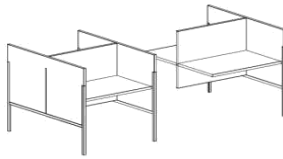

Double Faced, Two Person Study Carrel with Marmoleum or plastic laminate top, wood edgeband, stainless steel base, and metal inlay on the side panels.	Red Oak		
	Starter ROL-CRL-STR-3660-48-RO	36w 60d 48h	$11,148
	Adder ROL-CRL-ADR-3560-48-RO	35w 60d 48h	$8,651
	Starter ROL-CRL-STR-4260-48-RO	42w 60d 48h	$11,185
	Adder ROL-CRL-ADR-4160-48-RO	41w 60d 48h	$8,689
	Starter ROL-CRL-STR-4860-48-RO	48w 60d 48h	$11,223
	Adder ROL-CRL-ADR-4760-48-RO	47w 60d 48h	$8,734
	Cherry		
	Starter ROL-CRL-STR-3660-48-C	36w 60d 48h	$11,320
	Adder ROL-CRL-ADR-3560-48-C	35w 60d 48h	$8,734
	Starter ROL-CRL-STR-4260-48-C	42w 60d 48h	$11,358
	Adder ROL-CRL-ADR-4160-48-C	41w 60d 48h	$8,771
	Starter ROL-CRL-STR-4860-48-C	48w 60d 48h	$11,395
	Adder ROL-CRL-ADR-4760-48-C	47w 60d 48h	$8,809
	Maple		
	Starter ROL-CRL-STR-3660-48-M	36w 60d 48h	$11,103
	Adder ROL-CRL-ADR-3560-48-M	35w 60d 48h	$8,539
	Starter ROL-CRL-STR-4260-48-M	42w 60d 48h	$11,140
	Adder ROL-CRL-ADR-4160-48-M	41w 60d 48h	$8,576
	Starter ROL-CRL-STR-4860-48-M	48w 60d 48h	$11,178
	Adder ROL-CRL-ADR-4760-48-M	47w 60d 48h	$8,614

Plastic laminate or Marmoleum® top standard, veneer top add 10%
Electrical, wire management and accessories available, see electrical section for options
Custom modifications, youth and standing heights available upon request.