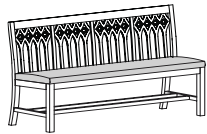

GOTHIC ARMLESS BACK BENCH

DESCRIPTION	ITEM NO	SIZE	STANDARD LIST
Armless Bench with Back, upholstered seat. Standard Wood is Maple Beech Cherry and Oak Upon Request	GOT-STG-1502-49	49w 22d 39h 18sh	$10,125
COM requirement: 1.75 yards of 54" wide plain fabric. COL requirement: 31.5 sq. ft.			
Armless Bench with Back, upholstered seat. Standard Wood is Maple Beech Cherry and Oak Upon Request	GOT-STG-1502-60	60w 22d 39h 18sh	$10,125
COM requirement: 2 yards of 54" wide plain fabric. COL requirement: 36 sq. ft.			
Armless Bench with Back, upholstered seat. Standard Wood is Maple Beech Cherry and Oak Upon Request	GOT-STG-1502-72	72w 22d 39h 18sh	$14,083
COM requirement: 2.5 yards of 54" wide plain fabric. COL requirement: 45 sq. ft.			
Armless Bench with Back, upholstered seat. Standard Wood is Maple Beech Cherry and Oak Upon Request	GOT-STG-1502-84	84w 22d 39h 18sh	$14,083
COM requirement: 3.5 yards of 54" wide plain fabric. COL requirement: 63 sq. ft.			

CUSTOM OPTIONS:	ITEM NO	STANDARD LIST
Laser Etching	OPT-LAS-01	$170
Cal 133 Fire Barrier	OPT-UPH-133	$171

Custom wood finishes and modifications upon request.