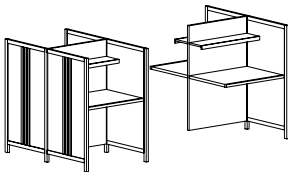

DESCRIPTION	ITEM NO	SIZE	STANDARD LIST
Double Faced, Two Person Study Carrel with plastic laminate top, and plastic laminate shelf with wood edge.	Red Oak		
	Starter MYL-CRL-STR-3660-54-RO	36w 60d 54h	$19,777
	Adder MYL-CRL-ADR-3560-54-RO	35w 60d 54h	$16,939
	Starter MYL-CRL-STR-4260-54-RO	42w 60d 54h	$19,900
	Adder MYL-CRL-ADR-4160-54-RO	41w 60d 54h	$17,053
	Starter MYL-CRL-STR-4860-54-RO	48w 60d 54h	$20,028
	Adder MYL-CRL-ADR-4760-54-RO	47w 60d 54h	$17,224
	Cherry		
	Starter MYL-CRL-STR-3660-54-C	36w 60d 54h	$20,775
	Adder MYL-CRL-ADR-3560-54-C	35w 60d 54h	$17,509
	Starter MYL-CRL-STR-4260-54-C	42w 60d 54h	$20,917
	Adder MYL-CRL-ADR-4160-54-C	41w 60d 54h	$17,633
	Starter MYL-CRL-STR-4860-54-C	48w 60d 54h	$21,136
	Adder MYL-CRL-ADR-4760-54-C	47w 60d 54h	$17,799
	Maple		
	Starter MYL-CRL-STR-3660-54-M	36w 60d 54h	$20,095
	Adder MYL-CRL-ADR-3560-54-M	35w 60d 54h	$17,067
	Starter MYL-CRL-STR-4260-54-M	42w 60d 54h	$20,233
Adder MYL-CRL-ADR-4160-54-M	41w 60d 54h	$17,224	
Starter MYL-CRL-STR-4860-54-M	48w 60d 54h	$20,399	
Adder MYL-CRL-ADR-4760-54-M	47w 60d 54h	$17,357	

Plastic laminate or Marmoleum® top standard, veneer top add 10%
Base with straight legs and foot blocks add $411 to list price
Electrical, wire management and accessories available, see electrical section for options
Custom modifications, youth and standing heights available upon request.