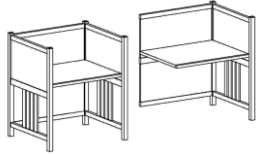

STUDY CARRELS

DESCRIPTION	ITEM NO	SIZE	STANDARD LIST
Single Faced, One Person Study Carrel with plastic laminate top, 4 slat detail, wood feet.	Red Oak		
	Starter FRY-CRL-STR-3630-48-RO	36w 30d 48h	$8,237
	Adder FRY-CRL-ADR-3530-48-RO	35w 30d 48h	$7,319
	Starter FRY-CRL-STR-4230-48-RO	42w 30d 48h	$8,322
	Adder FRY-CRL-ADR-4130-48-RO	41w 30d 48h	$7,386
	Starter FRY-CRL-STR-4830-48-RO	48w 30d 48h	$8,417
	Adder FRY-CRL-ADR-4730-48-RO	47w 30d 48h	$7,500
	Cherry		
	Starter FRY-CRL-STR-3630-48-C	36w 30d 48h	$8,679
	Adder FRY-CRL-ADR-3530-48-C	35w 30d 48h	$7,733
	Starter FRY-CRL-STR-4230-48-C	42w 30d 48h	$8,826
	Adder FRY-CRL-ADR-4130-48-C	41w 30d 48h	$7,785
	Starter FRY-CRL-STR-4830-48-C	48w 30d 48h	$8,940
	Adder FRY-CRL-ADR-4730-48-C	47w 30d 48h	$7,842
	Maple		
	Starter FRY-CRL-STR-3630-48-M	36w 30d 48h	$8,441
	Adder FRY-CRL-ADR-3530-48-M	35w 30d 48h	$7,490