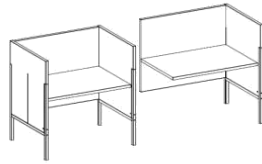

CARRELS

DESCRIPTION	ITEM NO	SIZE	STANDARD LIST
Single Faced, One Person Study Carrel with Marmoleum or plastic laminate top, wood edgeband, stainless steel base, and metal inlay on the side panels.	Red Oak		
	Starter ROL-CRL-STR-3630-48-RO	36w 30d 48h	$9,084
	Adder ROL-CRL-ADR-3530-48-RO	35w 30d 48h	$6,857
	Starter ROL-CRL-STR-4230-48-RO	42w 30d 48h	$9,091
	Adder ROL-CRL-ADR-4130-48-RO	41w 30d 48h	$6,865
	Starter ROL-CRL-STR-4830-48-RO	48w 30d 48h	$9,099
	Adder ROL-CRL-ADR-4730-48-RO	47w 30d 48h	$6,872
	Cherry		
	Starter ROL-CRL-STR-3630-48-C	36w 30d 48h	$9,301
	Adder ROL-CRL-ADR-3530-48-C	35w 30d 48h	$6,978
	Starter ROL-CRL-STR-4230-48-C	42w 30d 48h	$9,316
	Adder ROL-CRL-ADR-4130-48-C	41w 30d 48h	$7,015
	Starter ROL-CRL-STR-4830-48-C	48w 30d 48h	$9,331
	Adder ROL-CRL-ADR-4730-48-C	47w 30d 48h	$7,045
	Maple		
	Starter ROL-CRL-STR-3630-48-M	36w 30d 48h	$9,091
	Adder ROL-CRL-ADR-3530-48-M	35w 30d 48h	$6,865
	Starter ROL-CRL-STR-4230-48-M	42w 30d 48h	$9,099
Adder ROL-CRL-ADR-4130-48-M	41w 30d 48h	$6,872	
Starter ROL-CRL-STR-4830-48-M	48w 30d 48h	$9,106	
Adder ROL-CRL-ADR-4730-48-M	47w 30d 48h	$6,880