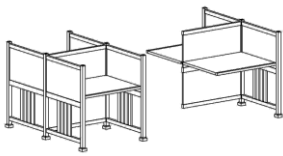

Double Faced, Two Person Study Carrel with plastic laminate top, 4 slat detail, wood feet.	Red Oak		
	Starter FRY-CRL-STR-3660-48-RO	36w 60d 48h	$15,147
	Adder FRY-CRL-ADR-3560-48-RO	35w 60d 48h	$13,403
	Starter FRY-CRL-STR-4260-48-RO	42w 60d 48h	$15,223
	Adder FRY-CRL-ADR-4160-48-RO	41w 60d 48h	$13,508
	Starter FRY-CRL-STR-4860-48-RO	48w 60d 48h	$15,299
	Adder FRY-CRL-ADR-4760-48-RO	47w 60d 48h	$13,783
	Cherry		
	Starter FRY-CRL-STR-3660-48-C	36w 60d 48h	$15,903
	Adder FRY-CRL-ADR-3560-48-C	35w 60d 48h	$14,178
	Starter FRY-CRL-STR-4260-48-C	42w 60d 48h	$15,979
	Adder FRY-CRL-ADR-4160-48-C	41w 60d 48h	$14,254
	Starter FRY-CRL-STR-4860-48-C	48w 60d 48h	$16,050
	Adder FRY-CRL-ADR-4760-48-C	47w 60d 48h	$14,330
	Maple		
	Starter FRY-CRL-STR-3660-48-C	36w 60d 48h	$15,903
	Adder FRY-CRL-ADR-3560-48-C	35w 60d 48h	$14,178
	Starter FRY-CRL-STR-4260-48-C	42w 60d 48h	$15,979
Adder FRY-CRL-ADR-4160-48-C	41w 60d 48h	$14,254	
Starter FRY-CRL-STR-4860-48-C	48w 60d 48h	$16,050	
Adder FRY-CRL-ADR-4760-48-C	47w 60d 48h	$14,330	

Plastic laminate or Marmoleum® top standard, veneer top add 10%
Remove Foot Blocks deduct $411 off list
Electrical, wire management and accessories available, see electrical section for options
Custom modifications, youth and standing heights available upon request.