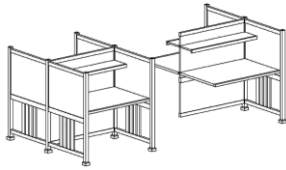

Red Oak

Starter	FRY-CRL-STR-3660-54-RO	36w 60d 54h	$18,365
Adder	FRY-CRL-ADR-3560-54-RO	35w 60d 54h	$15,784
Starter	FRY-CRL-STR-4260-54-RO	42w 60d 54h	$18,479
Adder	FRY-CRL-ADR-4160-54-RO	41w 60d 54h	$15,889
Starter	FRY-CRL-STR-4860-54-RO	48w 60d 54h	$18,598
Adder	FRY-CRL-ADR-4760-54-RO	47w 60d 54h	$16,036

Cherry

Starter	FRY-CRL-STR-3660-54-C	36w 60d 54h	$19,277
Adder	FRY-CRL-ADR-3560-54-C	35w 60d 54h	$16,307
Starter	FRY-CRL-STR-4260-54-C	42w 60d 54h	$19,411
Adder	FRY-CRL-ADR-4160-54-C	41w 60d 54h	$16,416
Starter	FRY-CRL-STR-4860-54-C	48w 60d 54h	$19,605
Adder	FRY-CRL-ADR-4760-54-C	47w 60d 54h	$16,568

Maple

Starter	FRY-CRL-STR-3660-54-C	36w 60d 54h	$19,277
Adder	FRY-CRL-ADR-3560-54-C	35w 60d 54h	$16,307
Starter	FRY-CRL-STR-4260-54-C	42w 60d 54h	$19,411
Adder	FRY-CRL-ADR-4160-54-C	41w 60d 54h	$16,416
Starter	FRY-CRL-STR-4860-54-C	48w 60d 54h	$19,605
Adder	FRY-CRL-ADR-4760-54-C	47w 60d 54h	$16,568

Plastic laminate or Marmoleum® top standard, veneer top add 10%

Remove Foot Blocks deduct $411 off list