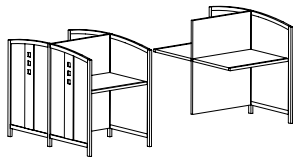

Double Faced, Two Person Study Carrel with plastic laminate top.	Red Oak		
	Starter CHR-CRL-STR-3660-48-RO	36w 60d 48h	$15,147
	Adder CHR-CRL-ADR-3560-48-RO	35w 60d 48h	$13,403
	Starter CHR-CRL-STR-4260-48-RO	42w 60d 48h	$15,223
	Adder CHR-CRL-ADR-4160-48-RO	41w 60d 48h	$13,508
	Starter CHR-CRL-STR-4860-48-RO	48w 60d 48h	$15,299
	Adder CHR-CRL-ADR-4760-48-RO	47w 60d 48h	$13,783
	Cherry		
	Starter CHR-CRL-STR-3660-48-C	36w 60d 48h	$15,903
	Adder CHR-CRL-ADR-3560-48-C	35w 60d 48h	$14,178
	Starter CHR-CRL-STR-4260-48-C	42w 60d 48h	$15,979
	Adder CHR-CRL-ADR-4160-48-C	41w 60d 48h	$14,254
	Starter CHR-CRL-STR-4860-48-C	48w 60d 48h	$16,050
	Adder CHR-CRL-ADR-4760-48-C	47w 60d 48h	$14,330
	Maple		
Starter CHR-CRL-STR-3660-48-M	36w 60d 48h	$15,380	
Adder CHR-CRL-ADR-3560-48-M	35w 60d 48h	$13,636	
Starter CHR-CRL-STR-4260-48-M	42w 60d 48h	$15,527	
Adder CHR-CRL-ADR-4160-48-M	41w 60d 48h	$13,726	
Starter CHR-CRL-STR-4860-48-M	48w 60d 48h	$15,604	
Adder CHR-CRL-ADR-4760-48-M	47w 60d 48h	$13,821	

Plastic laminate or Marmoleum® top standard, veneer top add 10%
Option: Straight Top Rail (same price)
Electrical, wire management and accessories available, see electrical section for options
Custom modifications, youth and standing heights available upon request.