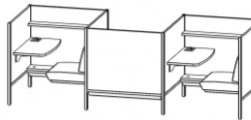

Roland Nook Configurations			
Plastic Laminate 4-Trac Electrical			
2 Person Left Face S Configuration	ROL-SRN-2-82.75-LF-EL-PL	82.75w 42d 48h 19sh	$24,071
3 Person Left Face S Configuration	ROL-SRN-3-123.5-LF-EL-PL	123.5w 42d 48h 19sh	$34,857
4 Person Left Face S Configuration	ROL-SRN-4-164.25-LF-EL-PL	164w 42d 48h 19sh	$45,643
5 Person Left Face S Configuration	ROL-SRN-5-205-LF-EL-PL	205w 42d 48h 19sh	$56,429
6 Person Left Face S Configuration	ROL-SRN-6-245.75-LF-EL-PL	245.75w 42d 48h 19sh	$67,214
7 Person Left Face S Configuration	ROL-SRN-7-286.5-LF-EL-PL	286.5w 42d 48h 19sh	$78,000
8 Person Left Face S Configuration	ROL-SRN-8-327.25-LF-EL-PL	327.25w 42d 48h 19sh	$88,786
9 Person Left Face S Configuration	ROL-SRN-9-368-LF-EL-PL	368w 42d 48h 19sh	$99,572
10 Person Left Face S Configuration	ROL-SRN-10-408.75-LF-EL-PL	408.75w 42d 48h 19sh	$110,358