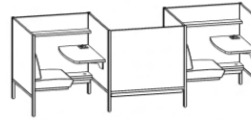

COM Requirement **PER** Bench: 2.5yards of 54" wide plain fabric.

DESCRIPTION	ITEM NO	SIZE	STANDARD LIST
Roland Nook Configurations			
Plastic Laminate 4-Trac Electrical			
2 Person Right Face S Configuration	ROL-SRN-2-82.75-RF-EL-PL	82.75w 42d 48h 19sh	$24,071
3 Person Right Face S Configuration	ROL-SRN-3-123.5-RF-EL-PL	123.5w 42d 48h 19sh	$34,857
4 Person Right Face S Configuration	ROL-SRN-4-164.25-RF-EL-PL	164w 42d 48h 19sh	$45,643
5 Person Right Face S Configuration	ROL-SRN-5-205-RF-EL-PL	205w 42d 48h 19sh	$56,429
6 Person Right Face S Configuration	ROL-SRN-6-245.75-RF-EL-PL	245.75w 42d 48h 19sh	$67,214
7 Person Right Face S Configuration	ROL-SRN-7-286.5-RF-EL-PL	286.5w 42d 48h 19sh	$78,000
8 Person Right Face S Configuration	ROL-SRN-8-327.25-RF-EL-PL	327.25w 42d 48h 19sh	$88,786
9 Person Right Face S Configuration	ROL-SRN-9-368-RF-EL-PL	368w 42d 48h 19sh	$99,572
10 Person Right Face S Configuration	ROL-SRN-10-408.75-RF-EL-PL	408.75w 42d 48h 19sh	$110,358