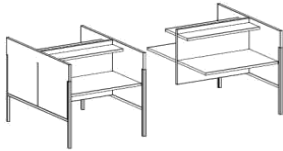

Double Faced, Two Person Study Carrel with Marmoleum or plastic laminate top, wood edgeband, stainless steel base, and metal inlay on side panels. Features an overhead shelf.	Red Oak		
	Starter ROL-CRL-STR-3660-54-RO	36w 60d 54h	$12,304
	Adder ROL-CRL-ADR-3560-54-RO	35w 60d 54h	$9,710
	Starter ROL-CRL-STR-4260-54-RO	42w 60d 54h	$12,341
	Adder ROL-CRL-ADR-4160-54-RO	41w 60d 54h	$9,747
	Starter ROL-CRL-STR-4860-54-RO	48w 60d 54h	$12,379
	Adder ROL-CRL-ADR-4760-54-RO	47w 60d 54h	$9,785
	Cherry		
	Starter ROL-CRL-STR-3660-54-C	36w 60d 54h	$12,431
	Adder ROL-CRL-ADR-3560-54-C	35w 60d 54h	$9,837
	Starter ROL-CRL-STR-4260-54-C	42w 60d 54h	$12,469
	Adder ROL-CRL-ADR-4160-54-C	41w 60d 54h	$9,875
	Starter ROL-CRL-STR-4860-54-C	48w 60d 54h	$12,506
	Adder ROL-CRL-ADR-4760-54-C	47w 60d 54h	$9,912
	Maple		
	Starter ROL-CRL-STR-3660-54-M	36w 60d 54h	$12,281
	Adder ROL-CRL-ADR-3560-54-M	35w 60d 54h	$9,710
	Starter ROL-CRL-STR-4260-54-M	42w 60d 54h	$12,319
Adder ROL-CRL-ADR-4160-54-M	41w 60d 54h	$9,747	
Starter ROL-CRL-STR-4860-54-M	48w 60d 54h	$12,356	
Adder ROL-CRL-ADR-4760-54-M	47w 60d 54h	$9,785	

Plastic laminate or Marmoleum® top standard, veneer top add 10%
Electrical, wire management and accessories available, see electrical section for options
Custom modifications, youth and standing heights available upon request.