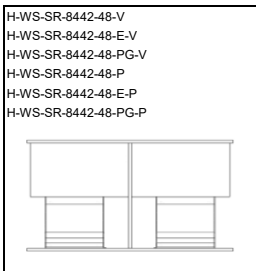

Plastic Laminate No Electrical
H-WS-SR-8442-48-P 49w 84d 48h 19sh
H-WS-AD-8442-48-P 48w 84d 48h 19sh

$18,990
$17,512

NOTE: Does not include power module on work surface

HARD WIRED

Double Faced Work Station with Standard Plastic Laminate Surrounds. Plastic Laminate Work Surface Plastic Laminate Side Shelf Metal Leg Base with a Clear Anodized Aluminum finish Surface Mount Power Pop Up *1 Power Outlet 1 USB A-C Outlets *Finish: Silver Powder Coat

Plastic Laminate 4-Trac Electrical
H-WS-SR-8442-48-E-P 49w 84d 48h 19sh
H-WS-AD-8442-48-E-P 48w 84d 48h 19sh

$20,260
$18,594

PLUG SET

Double Faced Work Station with Standard Plastic Laminate Surrounds. Plastic Laminate Work Surface Plastic Laminate Side Shelf Metal Leg Base with a Clear Anodized Aluminum finish Surface Mount Power Pop Up *1 Power Outlet 1 USB A-C Outlets *Finish: Silver Powder Coat

Plastic Laminate Plug Set
H-WS-SR-8442-48-PG-P 49w 84d 48h 19sh
H-WS-AD-8442-48-PG-P 48w 84d 48h 19sh

$20,022
$18,544

NOTE: Plug Set is a stand 110v plug

COM Requirement Bench: 5 yards of 54" wide plain fabric.
Contrasting Fabric: Seat 2 yards, back 2 yards.

Standard Laminates include:
Wilsonart: Series 60 finish laminates
Formica: Series 58 finish laminates
All other laminate series may be subject to up charge.

CONFIGURATIONS