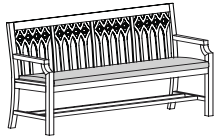

GOTHIC BACK BENCH with ARMS

DESCRIPTION	ITEM NO	SIZE	STANDARD LIST
Bench with Back and Arms, upholstered seat. Standard Wood is Maple Beech Cherry and Oak Upon Request	GOT-STG-1503-49	49w 22d 39h 18sh 26ah	$10,949
COM requirement: 1.75 yards of 54" wide plain fabric. COL requirement: 31.5 sq. ft.			
Bench with Back and Arms, upholstered seat. Standard Wood is Maple Beech Cherry and Oak Upon Request	GOT-STG-1503-60	60w 22d 39h 18sh 26ah	$10,949
COM requirement: 2 yards of 54" wide plain fabric. COL requirement: 36 sq. ft.			
Bench with Back and Arms, upholstered seat. Standard Wood is Maple Beech Cherry and Oak Upon Request	GOT-STG-1503-72	72w 22d 39h 18sh 26ah	$14,515
COM requirement: 2.5 yards of 54" wide plain fabric. COL requirement: 45 sq. ft.			
Bench with Back and Arms, upholstered seat. Standard Wood is Maple Beech Cherry and Oak Upon Request	GOT-STG-1503-84	84w 22d 39h 18sh 26ah	$14,515
COM requirement: 3.5 yards of 54" wide plain fabric. COL requirement: 63 sq. ft.			

CUSTOM OPTIONS:	ITEM NO	STANDARD LIST
Laser Etching	OPT-LAS-01	$170
Cal 133 Fire Barrier- per yard	OPT-UPH-133	$171

Custom wood finishes and modifications upon request.