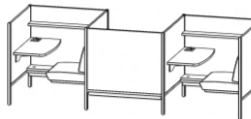

Roland Nook Configurations			
Plastic Laminate Plug Set			
2 Person Left Face S Configuration	ROL-SRN-2-82.75-LF-PG-PL	82.75w 42d 48h 19sh	$23,791
3 Person Left Face S Configuration	ROL-SRN-3-123.5-LF-PG-PL	123.5w 42d 48h 19sh	$34,416
4 Person Left Face S Configuration	ROL-SRN-4-164.25-LF-PG-PL	164w 42d 48h 19sh	$45,041
5 Person Left Face S Configuration	ROL-SRN-5-205-LF-PG-PL	205w 42d 48h 19sh	$55,666
6 Person Left Face S Configuration	ROL-SRN-6-245.75-LF-PG-PL	245.75w 42d 48h 19sh	$66,291
7 Person Left Face S Configuration	ROL-SRN-7-286.5-LF-PG-PL	286.5w 42d 48h 19sh	$77,221
8 Person Left Face S Configuration	ROL-SRN-8-327.25-LF-PG-PL	327.25w 42d 48h 19sh	$87,541
9 Person Left Face S Configuration	ROL-SRN-9-368-LF-PG-PL	368w 42d 48h 19sh	$98,166
10 Person Left Face S Configuration	ROL-SRN-10-408.75-LF-PG-PL	408.75w 42d 48h 19sh	$108,791