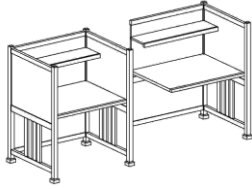

STUDY CARRELS

DESCRIPTION
Single Faced, One Person Study Carrel with plastic laminate top, 4 slat detail, wood feet. Features overhead shelf.

ITEM NO

SIZE

STANDARD LIST

Red Oak

Starter	FRY-CRL-STR-3630-54-RO	36w 30d 54h	$10,195
Adder	FRY-CRL-ADR-3530-54-RO	35w 30d 54h	$9,068
Starter	FRY-CRL-STR-4230-54-RO	42w 30d 54h	$10,271
Adder	FRY-CRL-ADR-4130-54-RO	41w 30d 54h	$9,201
Starter	FRY-CRL-STR-4830-54-RO	48w 30d 54h	$10,418
Adder	FRY-CRL-ADR-4730-54-RO	47w 30d 54h	$9,425

Cherry

Starter	FRY-CRL-STR-3630-54-C	36w 30d 54h	$10,599
Adder	FRY-CRL-ADR-3530-54-C	35w 30d 54h	$9,335
Starter	FRY-CRL-STR-4230-54-C	42w 30d 54h	$10,670
Adder	FRY-CRL-ADR-4130-54-C	41w 30d 54h	$9,449
Starter	FRY-CRL-STR-4830-54-C	48w 30d 54h	$10,822
Adder	FRY-CRL-ADR-4730-54-C	47w 30d 54h	$9,672

Maple

Starter	FRY-CRL-STR-3630-54-M	36w 30d 54h	$10,337
Adder	FRY-CRL-ADR-3530-54-M	35w 30d 54h	$9,216
Starter	FRY-CRL-STR-4230-54-M	42w 30d 54h	$10,409
Adder	FRY-CRL-ADR-4130-54-M	41w 30d 54h	$9,349
Starter	FRY-CRL-STR-4830-54-M	48w 30d 54h	$10,561
Adder	FRY-CRL-ADR-4730-54-M	47w 30d 54h	$9,572