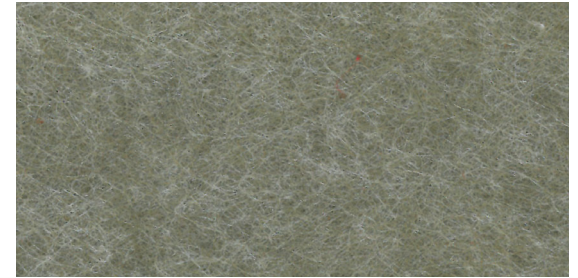

Framework Acoustical Panel Colors

Marble

Grey

Pepper

Charcoal

Oat

Stone

Earth Brown

Framework Acoustical Panel Colors

Red

Pear

Navy

Teal

Pumpkin

*Colors may vary by individual computer monitor from the actual final panel product.

*For maximum fidelity, please order a sample, to ensure proper color match and actual image size.