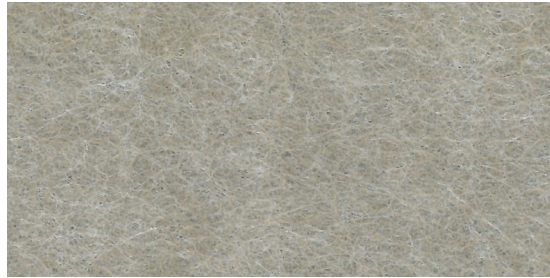

Framework Acoustical Panel Colors

Marble

Grey

Pepper

Charcoal

Oat

Stone

Earth Brown

Framework Acoustical Panel Colors

Red

Pear

Navy

Teal

Pumpkin

*Colors may vary by individual computer monitor from the actual final panel product.

*For maximum fidelity, please order a sample, to ensure proper color match and actual image size.