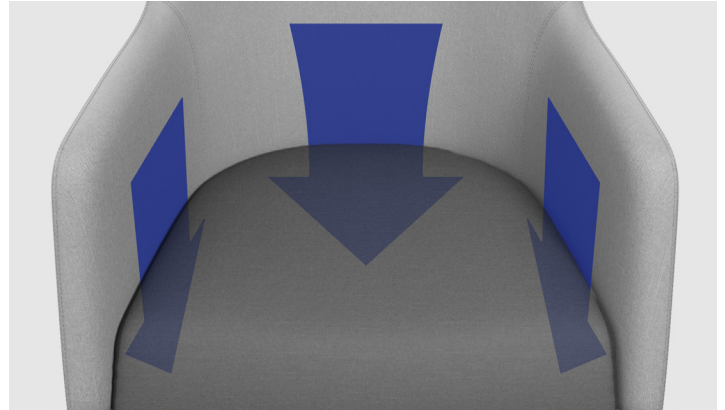

Etta

High Back Lounge

Crafted for Comfort

With an impressive silhouette, subtle recline, and easy-clean design, Etta High Back Lounge offers guests a comfortable, stylish place to relax - perfect for busy airports and welcoming libraries. Available with either a solid wood four-leg base or a polished aluminum swivel X-base, Etta brings comfort to any setting.

Designed to Perform

The seat was designed with cleanability in mind. It can be fully replaced if damaged and features a push-trough around all edges for easy maintenance. This allows crumbs and debris to fall to the floor when pushed between the seat and back.

PRODUCT LINE

Etta High Back Lounge Wood Base
 • 27" W x 29"D x 39"H

Etta High Back Lounge X-Base
 • 27" W x 29"D x 39"H
 • Return swivel

SPECIFICATIONS

Fabric Options

Standard Fabric Finishes

Base Finishes

X Base Standard - Polished Aluminum (return swivel)
 Wood Leg Standard - Natural Maple