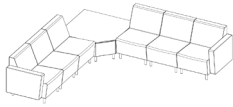

GEE COLLECTION--SEATING

GEE CONFIGURATIONS

DESCRIPTION

ITEM NO

SIZE

STANDARD LIST

Configuration consists of	GEE-CFG-6-3939-RL-CRN		\$23,523
(1) Gee Lounge Chair with upholstered arm, cushioned seat and back, metal legs* Left arm when facing chair.		27w 29d 33h 18sh 26ah	
(1) Gee Lounge Chair with upholstered arm, cushioned seat and back, metal legs* Right arm when facing chair.		27w 29d 33h 18sh 26ah	
(4) Gee Armless Lounge Chair, cushioned seat and back, metal legs*. 31w 29d 33h 18sh 26ah		31w 29d 33h 18sh 26ah	
(1) Gee Occasional Table, plastic laminate table without metal legs. Bolt-on, center mount. Ganging Hardware Included The cost of fabric is not included in the List price. Fabric requirements are listed below. Please request a quote from Agati to include a fabric budget. COM requirement: 24 yards of 54" wide plain fabric		39w 39d 17h	