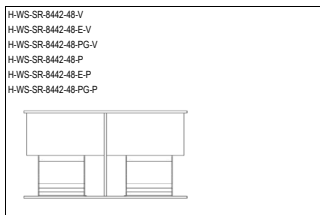

CONFIGURATIONS